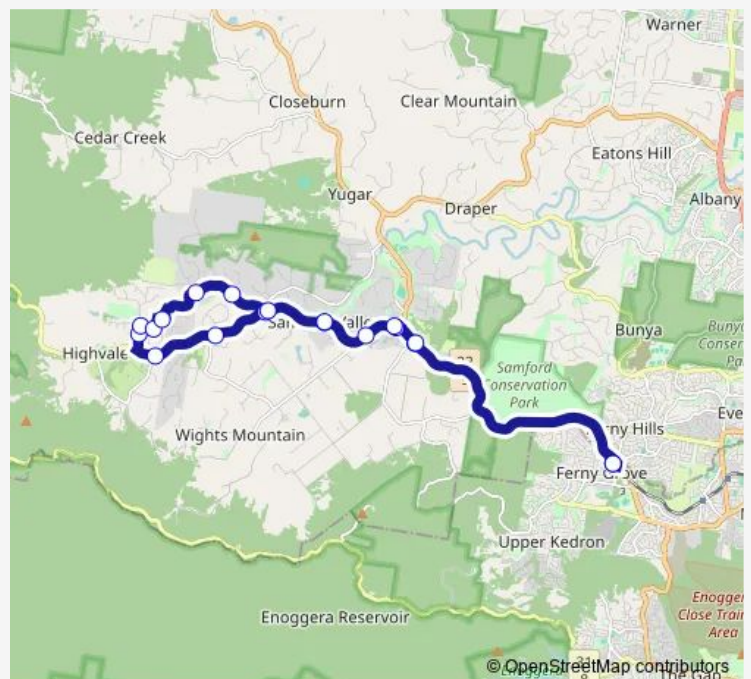

Mount Glorious Rd near Mary Ring Dr

Samford Rd near Camp Mountain Rd

Ferny Grove station, stop B (Temporary)

Route schedule

Ferny Grove station, stop B (Temporary) — Ferny Grove station, stop B (Temporary)

Monday	05:50-18:30
Tuesday	05:50-18:30
Wednesday	05:50-18:30
Thursday	05:50-18:30
Friday	05:50-18:30
Saturday	—
Sunday	—

Route info

Direction: Ferny Grove station, stop B (Temporary)

Stops: 19

Trip Duration: 0 hour 52 min

399 — Samford - Ferny Grove Station (Hail & Ride)

399 Bus time schedules and route maps are available in an offline PDF at busmaps.com. Use the busmaps.com website to see live bus times, train schedule or subway schedule, and step-by-step directions for all public transit in Brisbane