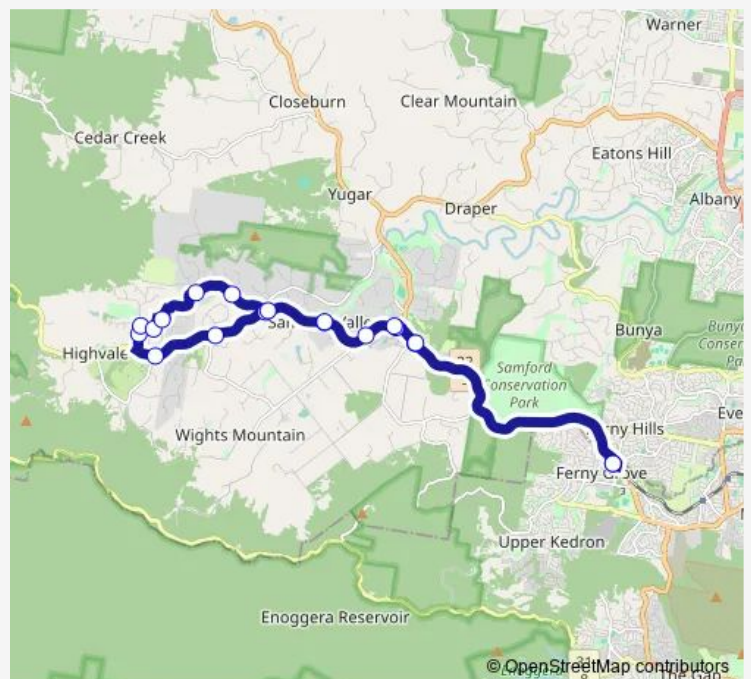

Mount Glorious Rd near Mary Ring Dr

Samford Rd near Camp Mountain Rd

Ferny Grove station, stop B (Temporary)

Route schedule

Ferny Grove station, stop B (Temporary) — Ferny Grove station, stop B (Temporary)

Monday	05:50-18:30
Tuesday	05:50-18:30
Wednesday	05:50-18:30
Thursday	05:50-18:30
Friday	05:50-18:30
Saturday	—
Sunday	—

Route info

Direction: Ferny Grove station, stop B (Temporary)

Stops: 19

Trip Duration: 0 hour 37 min

399 — Samford - Ferny Grove Station (Hail & Ride)

399 Bus time schedules and route maps are available in an offline PDF at busmaps.com. Use the busmaps.com website to see live bus times, train schedule or subway schedule, and step-by-step directions for all public transit in Brisbane