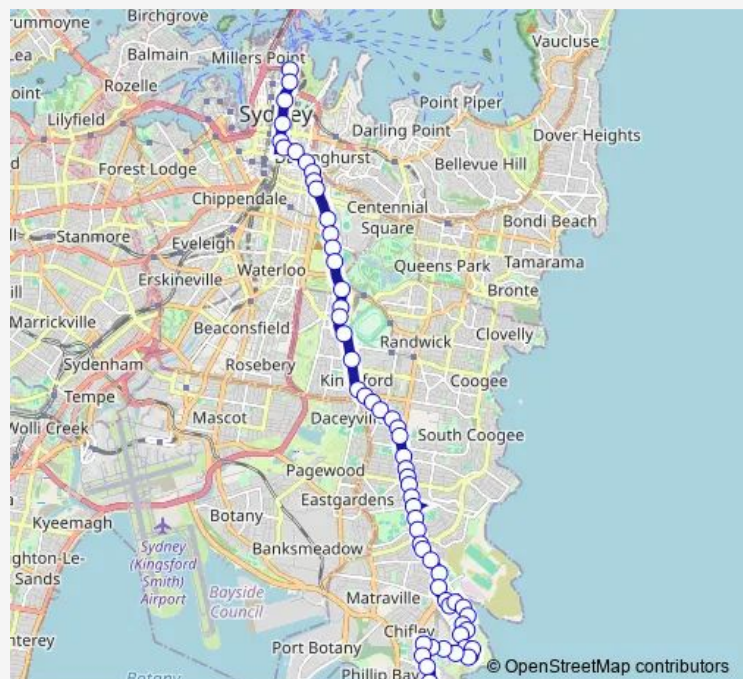

Anzac Pde Before Todman Av

Anzac Pde At Doncaster Av

Unsw, Anzac Pde, Stand D

Kingsford Nine Ways, Anzac Pde - Stand E

### Route schedule

Circular Quay, Alfred St, Stand B — Anzac Pde Terminus

Monday 18:21-23:30

Tuesday 18:21-23:30

Wednesday 18:39-23:30

Thursday 18:39-23:30

Friday 18:39-23:30

Saturday 18:18-23:30

### Route info

Direction: Circular Quay, Alfred St, Stand B

Stops: 62

Trip Duration: 0 hour 47 min

399 — Prepay-Only - La Perouse to City Circular Quay via Malabar Beach and Maroubra Junction

Anzac Pde At Wallace St