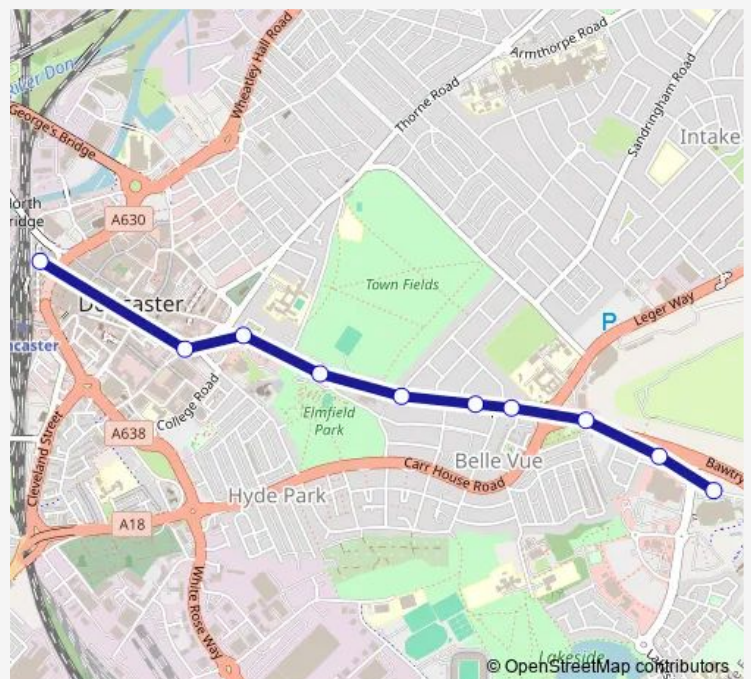

Bus 399 Haxey - Doncaster

[Go to website](#)

Direction

Doncaster Frenchgate Interchange/C5 — Booth Avenue/Gliwice Way

10 stops

[Open route schedule](#)

Doncaster Frenchgate Interchange/C5

Waterdale/Wood Street

South Parade/Regent Square

Bennetthorpe/Roman Road

Bennetthorpe/Alderson Drive

Bennetthorpe/Manor Drive

Bennetthorpe/Leger Way

Bawtry Road/Leger Way

Belle Vue Way/Bawtry Road

Booth Avenue/Gliwice Way

Route info

Direction: Doncaster Frenchgate Interchange/C5

Stops: 10

Trip Duration: 0 hour 9 min

■ 399 — Haxey - Doncaster

Direction

Booth Avenue/Gliwice Way — Doncaster Frenchgate Interchange/C5

10 stops

[Open route schedule](#)

Booth Avenue/Gliwice Way

Belle Vue Way/Bawtry Road

Bennetthorpe/Sandbeck Road

Bennetthorpe/Danum Road

Bennetthorpe/Roman Road

South Parade/Thorne Road

Waterdale/College Road