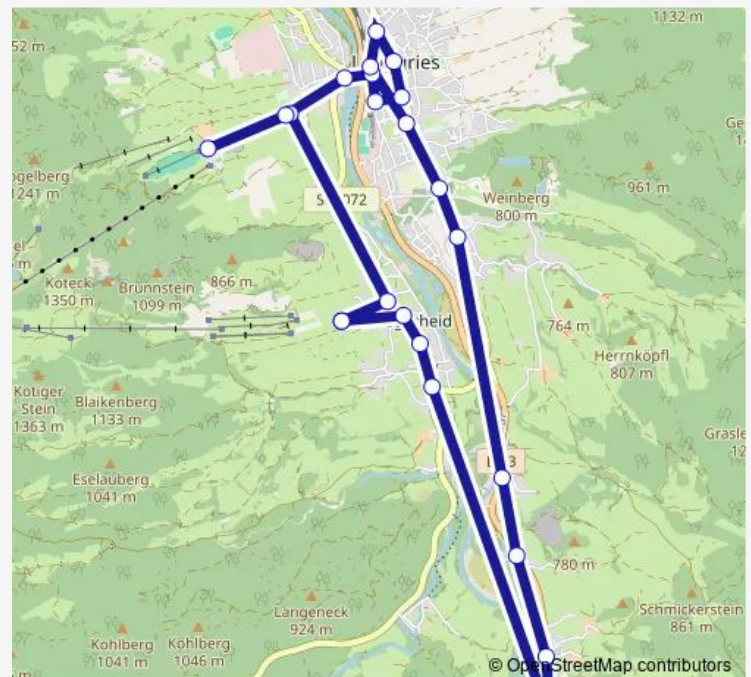

### Route schedule

Lenggries — Lenggries

Monday 10:46

Tuesday 10:46

Wednesday 10:46

Thursday 10:46

Friday 10:46

Saturday 10:46

### Route info

Direction: Lenggries

Stops: 18

Trip Duration: 0 hour 31 min

## Route info

Direction: Wegscheid, Draxl-/Jaudenlifte

Stops: 12

Trip Duration: 0 hour 18 min

## Route info

Direction: Wegscheid, Draxl-/Jaudenlifte

Stops: 23

Trip Duration: 0 hour 35 min

399 Bus time schedules and route maps are available in an offline PDF at [busmaps.com](https://busmaps.com). Use the [busmaps.com](https://busmaps.com) website to see live bus times, train schedule or subway schedule, and step-by-step directions for all public transit in Bad Toelz