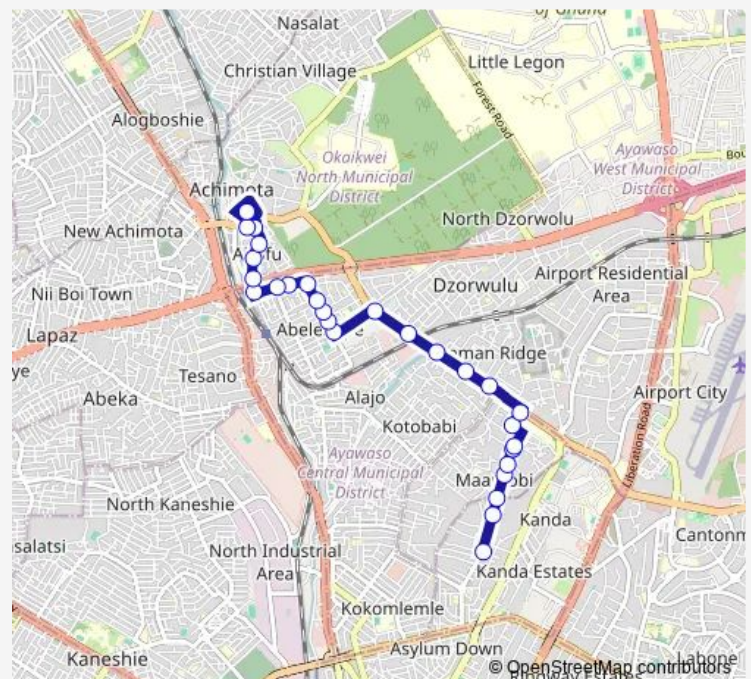

Dzorwulu Junction

Abelenkpe Junction

Abelenkpe Curve

Lotto Kiosk Abelenkpe

White House

Dua Ase

Village Gym

Ama

Junction

### Route schedule

Nima Station — Achimota New Station

Monday 06:00

Tuesday 06:00

Wednesday 06:00

Thursday 06:00

Friday 06:00

Saturday 06:00

### Route info

Direction: Nima Station

Stops: 28

Trip Duration: 0 hour 31 min

399 — Nima Overhead Maamobi ↔ Achimota Terminal

Marwako

Abofu Overhead

Abofu Market