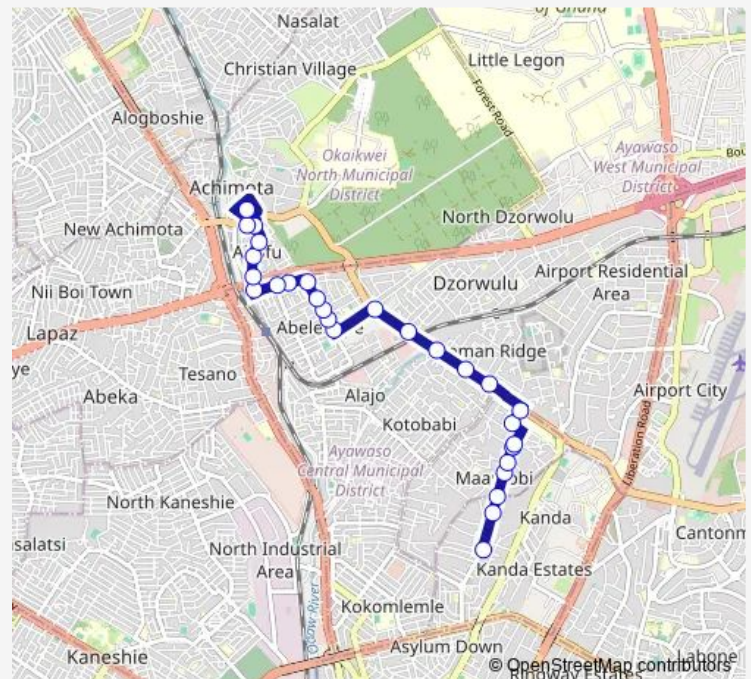

Dzorwulu Junction

Abelenkpe Junction

Abelenkpe Curve

Lotto Kiosk Abelenkpe

White House

Dua Ase

Village Gym

Ama

Junction

### Route schedule

Nima Station — Achimota New Station

Monday 06:00

Tuesday 06:00

Wednesday 06:00

Thursday 06:00

Friday 06:00

Saturday 06:00

### Route info

Direction: Nima Station

Stops: 28

Trip Duration: 0 hour 31 min

399 — Nima Overhead Maamobi ↔ Achimota Terminal

Marwako

Abofu Overhead

Abofu Market