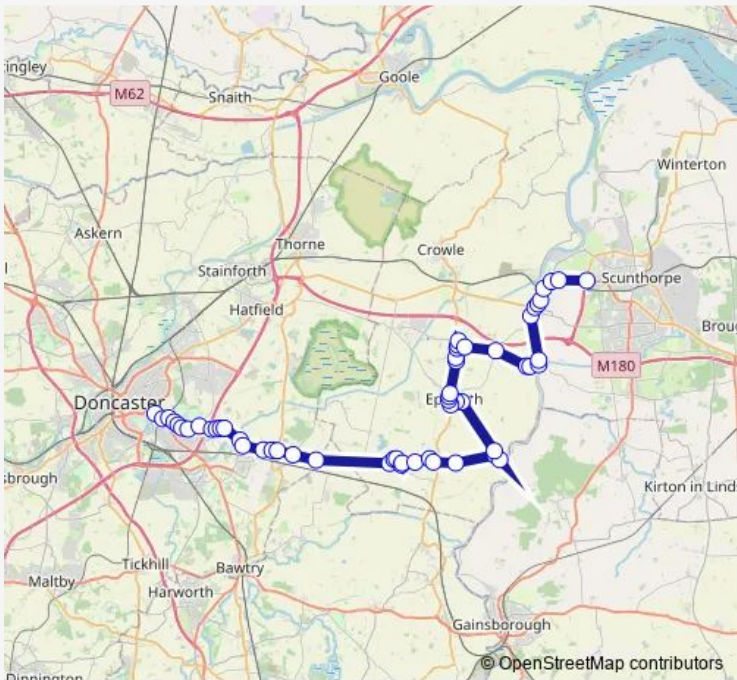

Bus 399 Scunthorpe Tesco - Doncaster Dome

[Go to website](#)

**Direction**  
Booth Avenue/Gliwice Way — Tesco

56 stops

[Open route schedule](#)

- Booth Avenue/Gliwice Way
- Bawtry Road/The Avenue
- Cantley Lane/Ascot Avenue
- Cantley Lane/Whin Hill Road
- Cantley Lane/Craven Close
- Cantley Lane/Green Boulevard
- Cantley Lane/Birch Road
- Cantley Lane/School Lane
- Doncaster Road/St Vincents Avenue
- Moor Gap/The Close
- Moor Gap/Valley Drive
- Doncaster Road/Whiphill Top Lane
- Main Street/Ellers Lane
- Mosham Road/Hurst Lane
- Mosham Road/Mosham Close
- Mosham Road/Thorne Road
- Bank End Road/Hillcroft Road
- Bank End Road/Wroot Road
- Bank End Road/Bank Farm
- The Meadows
- Park Lane

Route schedule  
Booth Avenue/Gliwice Way — Tesco

Monday	—
Tuesday	—
Wednesday	—
Thursday	—
Friday	—
Saturday	12:55-15:55
Sunday	—

Route info

Direction: Booth Avenue/Gliwice Way

Stops: 56

Trip Duration: 1 hour 19 min

■ 399 — Scunthorpe Tesco - Doncaster Dome **BusMaps**

Pond

Commonside

Newbigg

Water Tower

Vinehall Road

Marlborough Avenue

Brackenhill Road

## Route info

Direction: Tesco

Stops: 60

Trip Duration: 1 hour 21 min

Station Road

Market Place

Station Road

Brackenhill Road