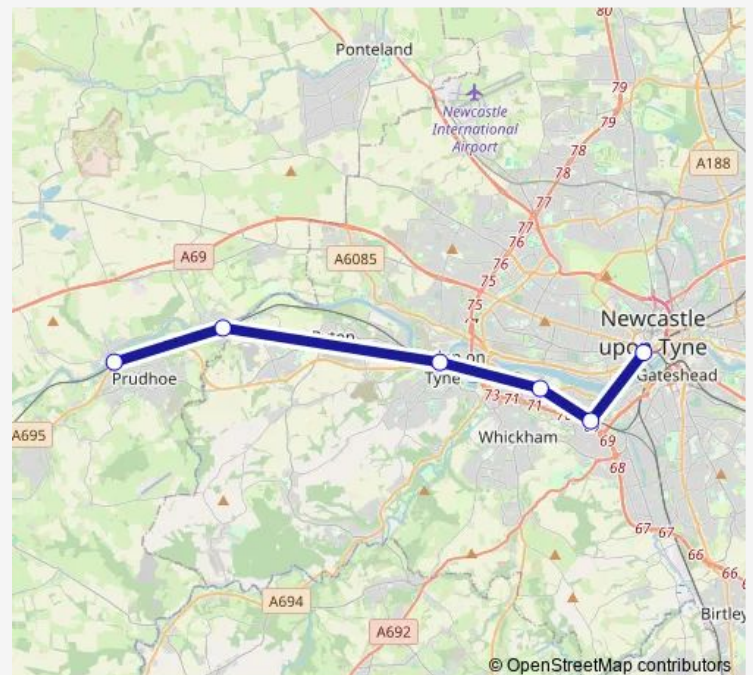

Rail Nt:Ncl->Pru NT train service from NCL to Pru

[Go to website](#)

Direction

Newcastle — Prudhoe

6 stops

[Open route schedule](#)

Newcastle

Dunston

Metrocentre

Blaydon

Wylam

Prudhoe

Route schedule

Newcastle — Prudhoe

Monday	18:05-18:08
Tuesday	18:05-18:08
Wednesday	18:05-18:08
Thursday	18:05-18:08
Friday	18:05-18:08
Saturday	18:05-18:08
Sunday	09:15-19:15

Route info

Direction: Newcastle

Stops: 6

Trip Duration: 0 hour 24 min

■ Nt:Ncl->Pru — NT train service from NCL to Pru

Nt:Ncl->Pru Rail time schedules and route maps are available in an offline PDF at busmaps.com. Use the busmaps.com website to see live bus times, train schedule or subway schedule, and step-by-step directions for all public transit in Newcastle upon Tyne