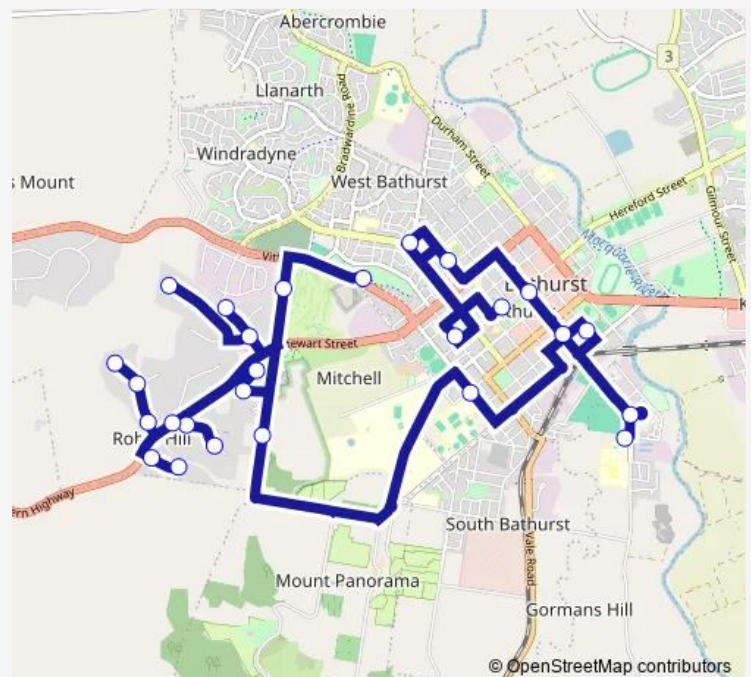

Mackillop College

Howick St Opp Bathurst Sportsground

St Stanislaus College, Brilliant St

198 Boundary Rd

11 Robindale Ct

Robindale Ct Turnaround

Cherry Lane Opp Denver Pl

33 Cherry Lane

Mclennan Cl After Mid Western Hwy

Mclennan Cl Turnaround

Windemere Rd After Mid Western Hwy

Windemere Rd Opp Huaba Cl

Windemere Rd Turnaround

Route schedule

Cathedral Primary School, George St — Bathurst Information Bay, Vittoria St

Monday	15:15
Tuesday	15:15
Wednesday	15:15
Thursday	15:15
Friday	15:15
Saturday	—
Sunday	—

Route info

Direction: Cathedral Primary School, George St

Stops: 26

Trip Duration: 1 hour 0 min

S751 — Koala Bus - Cathedral Primary to West Bathurst via Robin Hill **BusMaps**

Mid Western Hwy Before Delaware Cres

Mcdiarmid St At Wigmore Dr

Morrow Pl Turnaround

Mcdiarmid St Turnaround

Boundary Rd At Augusta Cl

Bathurst Information Bay, Vittoria St

S751 School Bus time schedules and route maps are available in an offline PDF at [busmaps.com](https://busmaps.com). Use the [busmaps.com](https://busmaps.com) website to see live bus times, train schedule or subway schedule, and step-by-step directions for all public transit in Bathurst