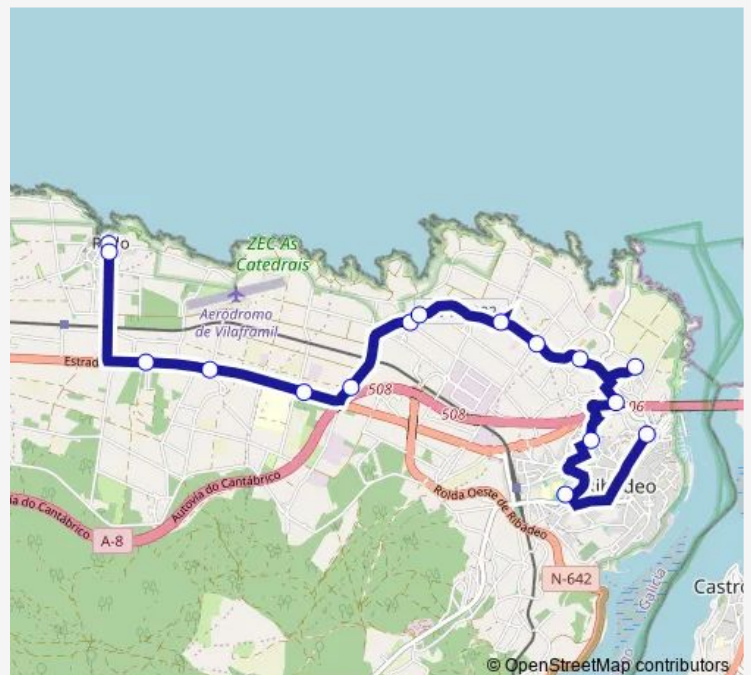

### Direction

Rinlo — Ribadeo E.A.

16 stops

[Open route schedule](#)

Rinlo

Avda. Ribadeo

Tombín

Vilaframil

### Route schedule

Rinlo — Ribadeo E.A.

Monday 08:45

Tuesday 08:45

Wednesday 08:45

Thursday 08:45

Friday 08:45

Saturday —

### Route info

Direction: Rinlo

Stops: 16

Trip Duration: 0 hour 45 min

XG719018 — Ribadeo E.A.-Rinlo

XG719018 Bus time schedules and route maps are available in an offline PDF at [busmaps.com](https://busmaps.com). Use the [busmaps.com](https://busmaps.com) website to see live bus times, train schedule or subway schedule, and step-by-step directions for all public transit in Ribadeo