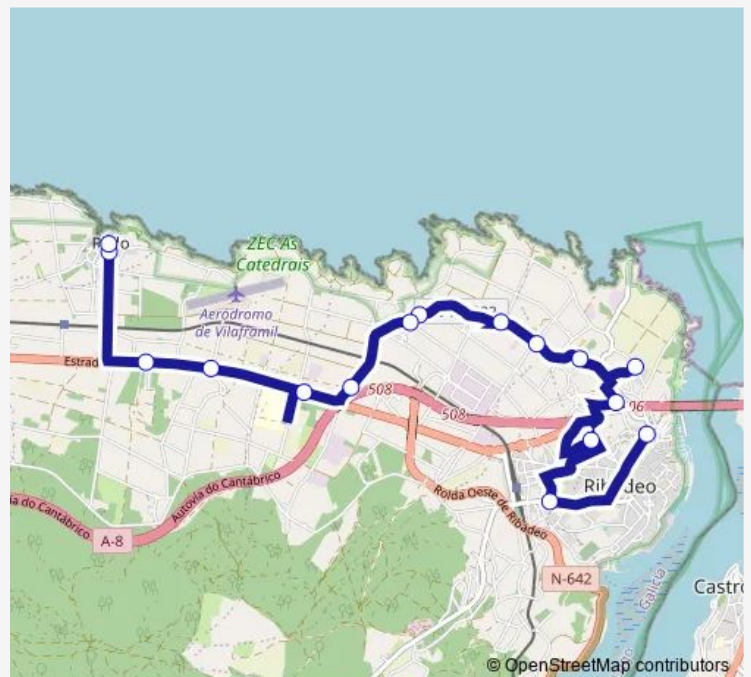

Alto dos Pinos (dársena)

O Pinar

Vilaframil

Tombín

Avda. Ribadeo

Rinlo

Route schedule

Ribadeo E.A. — Rinlo

Monday 15:39

Tuesday 15:39

Wednesday 15:39

Thursday 15:39

Friday 15:39

Saturday —

Sunday —

Route info

Direction: Ribadeo E.A.

Stops: 16

Trip Duration: 0 hour 45 min

XG719018 — Ribadeo E.A.-Rinlo

BusMaps

XG719018 Bus time schedules and route maps are available in an offline PDF at busmaps.com. Use the busmaps.com website to see live bus times, train schedule or subway schedule, and step-by-step directions for all public transit in Ribadeo