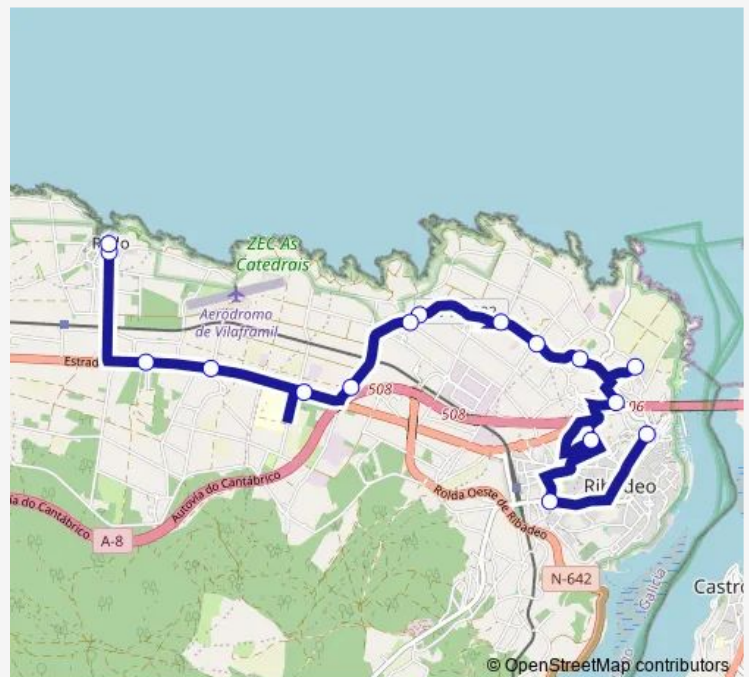

### Route schedule

Ribadeo E.A. — Rinlo

Monday 15:39

Tuesday 15:39

Wednesday 15:39

Thursday 15:39

Friday 15:39

Saturday —

### Route info

Direction: Ribadeo E.A.

Stops: 16

Trip Duration: 0 hour 45 min

■ Xg719018 — Ribadeo E.A.-Rinlo

Xg719018 Bus time schedules and route maps are available in an offline PDF at [busmaps.com](https://busmaps.com). Use the [busmaps.com](https://busmaps.com) website to see live bus times, train schedule or subway schedule, and step-by-step directions for all public transit in Ribadeo