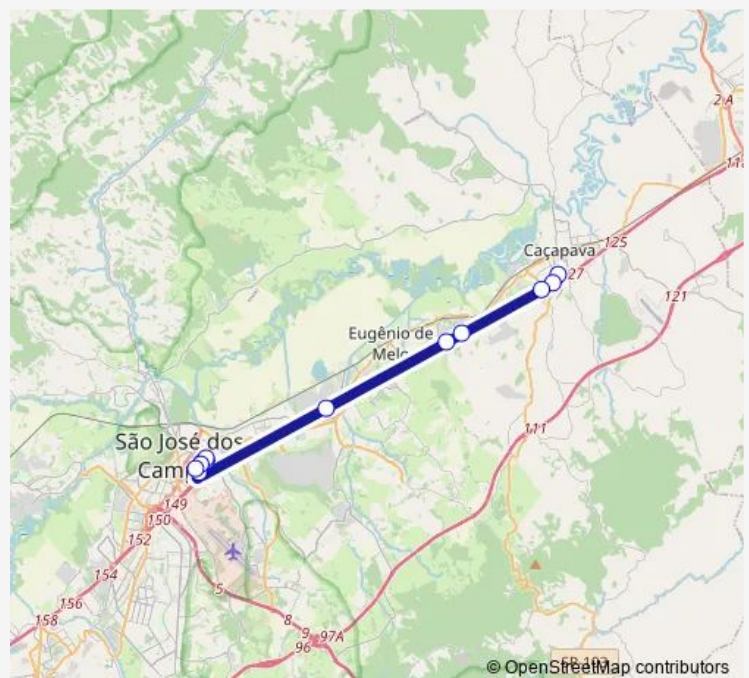

Monday 06:15-18:20

Tuesday 06:15-18:20

Wednesday 06:15-18:20

Thursday 06:15-18:20

Friday 06:15-18:20

Saturday —

Sunday —

Route info

Direction: Terminal Rodoviario de Cacapava

Stops: 12

Trip Duration: 0 hour 30 min

Direction

Terminal Rodoviario Frederico Ozanam — Terminal Rodoviario de Cacapava

11 stops

[Open route schedule](#)

Terminal Rodoviario Frederico Ozanam