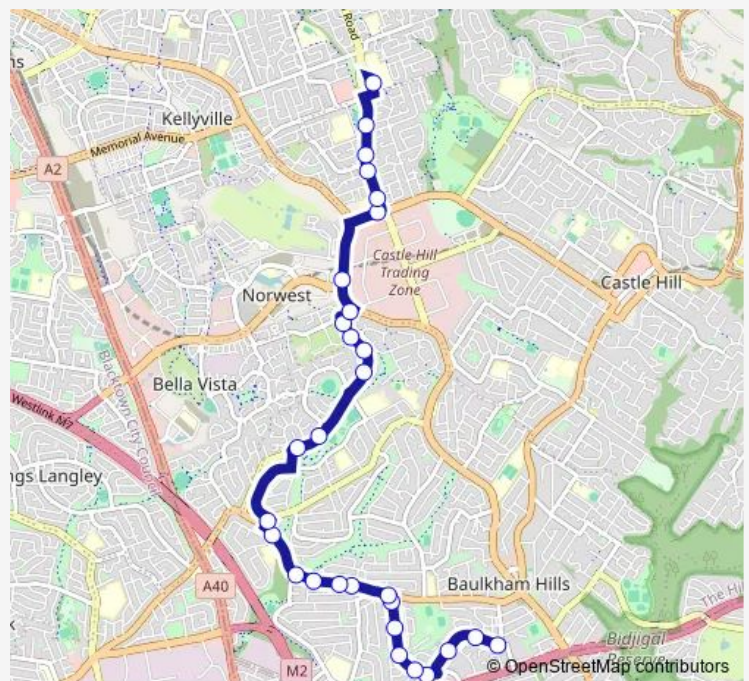

School Bus 8027 Winston Hills to William Clarke College

[Go to website](#)

**Direction**

Watkins Rd At Vincent St — William Clarke College, Morris Gr

29 stops

[Open route schedule](#)

Watkins Rd At Vincent St

Seven Hills Rd After Cropley Dr

Seven Hills Rd After Baulkham Hills Rd

156 Seven Hills Rd

Seven Hills Rd Opp Hilda Rd

Seven Hills Rd At Marina Rd

Seven Hills Rd After Astoria Park Rd

Merindah Rd At Peel Rd

Kate Bird Park, Chapel Lane

Chapel Lane Before Crestwood Dr

Mackillop Dr At Kearney Ct

Mackillop Dr At Penola Ct

Mackillop Dr At Leone Av

Mackillop Dr Before Barina Downs Rd

Route schedule

Watkins Rd At Vincent St — William Clarke College, Morris Gr

Monday	07:56
Tuesday	07:56
Wednesday	07:56
Thursday	07:56
Friday	07:56
Saturday	—
Sunday	—

Route info

Direction: Watkins Rd At Vincent St

Stops: 29

Trip Duration: 0 hour 29 min

8027 — Winston Hills to William Clarke College