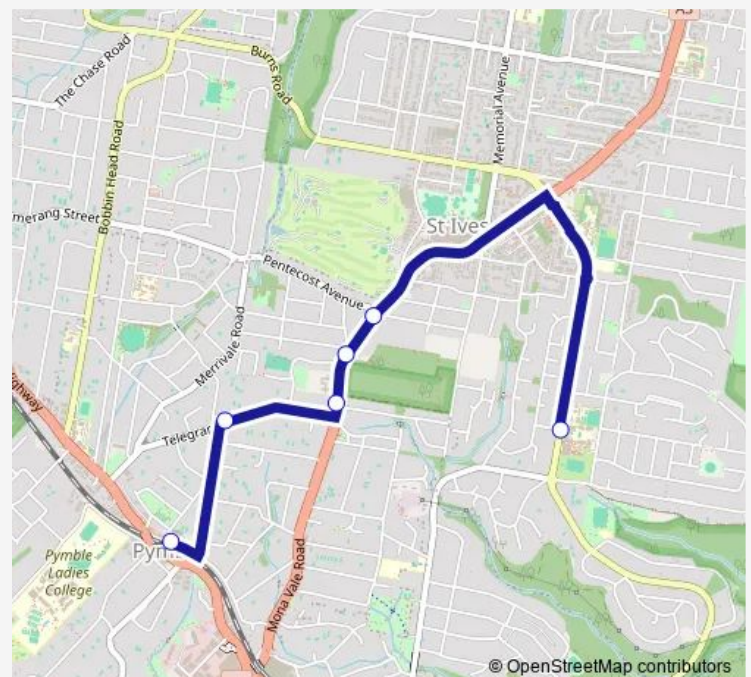

Telegraph Rd Opp Station St

Mona Vale Rd Opp Vista St

Mona Vale Rd At Fairway Av

Mona Vale Rd Before Pentecost Av

St Ives High School, Horace St

Route schedule

Grandview St Opp Pymble Station — St Ives High School, Horace St

Monday 08:26

Tuesday 08:26

Wednesday 08:26

Thursday 08:26

Friday —

Saturday —

Sunday —

Route info

Direction: Grandview St Opp Pymble Station

Stops: 6

Trip Duration: 0 hour 14 min

8027 — Pymble Station to St Ives Hs

8027 School Bus time schedules and route maps are available in an offline PDF at busmaps.com. Use the busmaps.com website to see live bus times, train schedule or subway schedule, and step-by-step directions for all public transit in Sydney