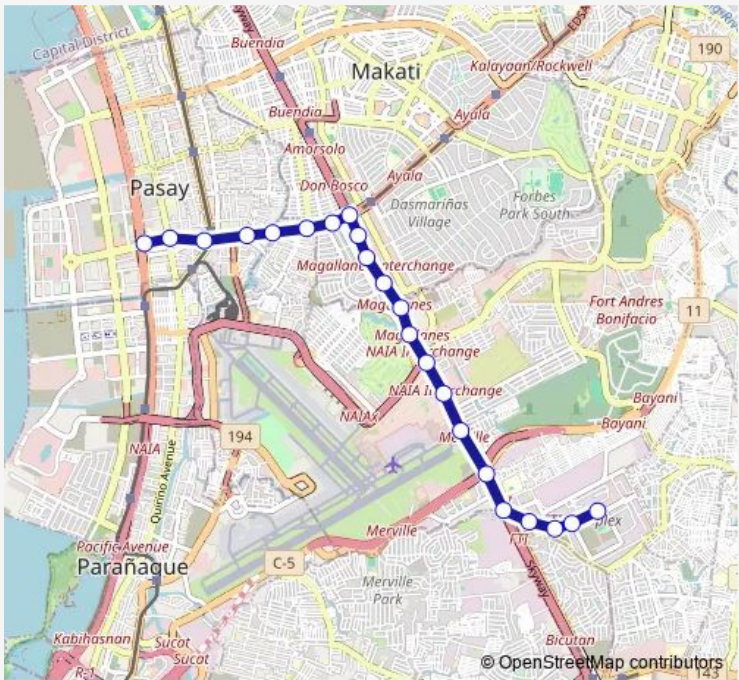

Bus Alabang - Pasay Rtda. Via FTI Service Rd.

[Go to website](#)

Direction
 DBP Ave, Taguig City, Manila, Manila — Epifanio de los Santos Avenue, Lungsod ng Pasay
 22 stops
[Open route schedule](#)

- DBP Ave, Taguig City, Manila, Manila
- DBP Ave, Taguig City, Manila, Manila
- DBP Ave, Taguig City, Manila, Manila
- DBP Ave, Taguig City, Manila, Manila
- South Luzon Expressway, Taguig City, Manila
- South Luzon Expressway, Taguig City, Manila
- South Luzon Expressway, Taguig City, Manila
- South Luzon Expressway, Taguig City, Manila
- South Luzon Expressway, Taguig City, Manila
- South Luzon Expressway, Makati City, Manila
- South Luzon Expressway, Makati City, Manila
- South Luzon Expressway, Makati City, Manila
- South Luzon Expressway, Makati City, Manila
- South Luzon Expressway, Makati City, Manila
- Epifanio de los Santos Avenue / Skyway , Lungsod ng Makati, Manila
- Epifanio de los Santos Avenue, Lungsod ng Makati, Manila
- Epifanio de los Santos Avenue, Lungsod ng Makati, Manila
- Epifanio de los Santos Avenue, Lungsod ng Makati, Manila
- Epifanio de los Santos Avenue, Lungsod ng Pasay
- Epifanio de los Santos Avenue, Lungsod ng Pasay

Route schedule

DBP Ave, Taguig City, Manila, Manila — Epifanio de los Santos Avenue, Lungsod ng Pasay

Monday	00:00
Tuesday	00:00
Wednesday	00:00
Thursday	00:00
Friday	00:00
Saturday	00:00
Sunday	00:00

Route info
 Direction: DBP Ave, Taguig City, Manila, Manila
 Stops: 22
 Trip Duration: 0 hour 40 min

■ Alabang - Pasay Rtda. Via FTI Service Rd. **BusMaps**

Epifanio de los Santos Avenue / F.B. Harrison St Intersection, Lungsod ng Pasay

Epifanio de los Santos Avenue, Lungsod ng Pasay

Bus time schedules and route maps are available in an offline PDF at busmaps.com. Use the busmaps.com website to see live bus times, train schedule or subway schedule, and step-by-step directions for all public transit in Makati City