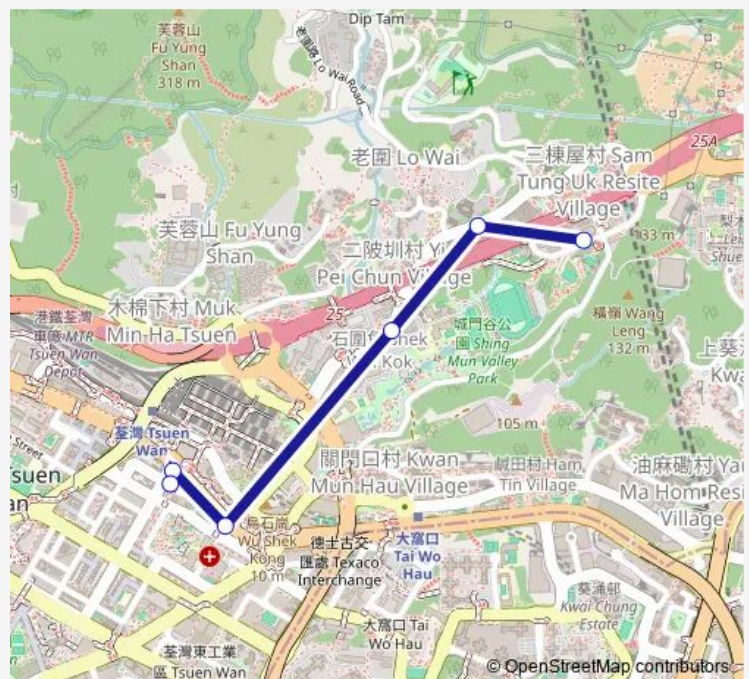

YI PEI Chun Road AT THE Layby West OF Junction With LO WAI Road|Yi PEI Chun Road AT THE LAY-BY Near Tung PO Tor

Cheung Shan Estate

### Route schedule

Tsuen WAN (Shiu WO Street) — Cheung Shan Estate

Monday	06:15-18:55
Tuesday	06:15-18:55
Wednesday	06:15-18:55
Thursday	06:15-18:55
Friday	06:15-18:55
Saturday	06:15-18:55
Sunday	06:15-18:55

### Route info

Direction: Tsuen WAN (Shiu WO Street)

Stops: 5

Trip Duration: 0 hour 10 min

■ 82m — Tsuen WAN (Shiu WO Street) - Cheung Shan Estate

## Direction

Cheung Shan Estate — Tsuen WAN (Shiu WO Street)

6 stops

[Open route schedule](#)

Cheung Shan Estate

YI PEI Chun Road AT THE Layby West OF Junction With LO WAI Road|Yi PEI Chun Road AT THE LAY-BY Outside HOI PA Resite Village