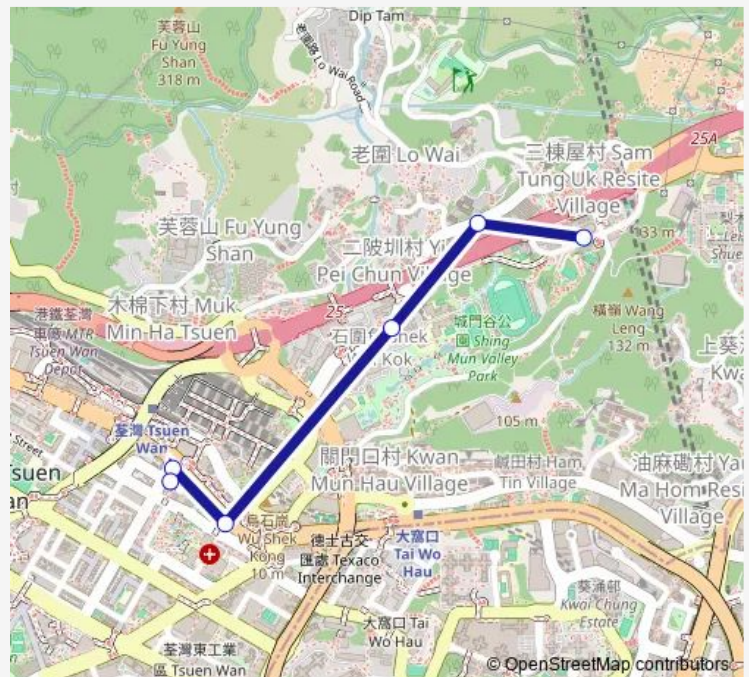

### Direction

TSUEN WAN (SHIU WO STREET) — CHEUNG SHAN ESTATE

5 stops

[Open route schedule](#)

TSUEN WAN (SHIU WO STREET)

CHUNG ON STREET AT THE LAY-BY OUTSIDE KOLOUR- TSUEN WAN I

SHEK WAI KOK ROAD OUTSIDE SHEK WAI KOK BUS TERMINUS

YI PEI CHUN ROAD AT THE LAYBY WEST OF JUNCTION WITH LO WAI ROAD|YI PEI CHUN ROAD AT THE LAY-BY NEAR TUNG PO TOR

CHEUNG SHAN ESTATE

### Route schedule

TSUEN WAN (SHIU WO STREET) — CHEUNG SHAN ESTATE

Monday	06:15-18:55
Tuesday	06:15-18:55
Wednesday	06:15-18:55
Thursday	06:15-18:55
Friday	06:15-18:55
Saturday	06:15-18:55
Sunday	06:15-18:55

### Route info

Direction: TSUEN WAN (SHIU WO STREET)

Stops: 5

Trip Duration: 0 hour 10 min

**Direction**

CHEUNG SHAN ESTATE — TSUEN WAN (SHIU WO STREET)

6 stops

[Open route schedule](#)