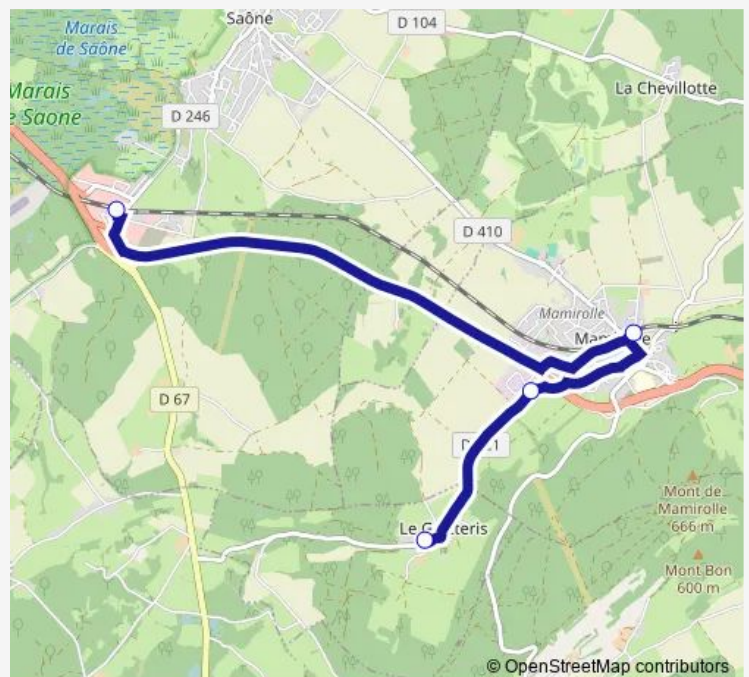

Demand and Response Bus Service Proxi K Mamirolle <> Le Gratteris

[Go to website](#)**Direction**

Le Gratteris - Village — Saône - Gare

4 stops

[Open route schedule](#)

Le Gratteris - Village

Mamirolle - Le Noret

Mamirolle - Gare

Saône - Gare

Route schedule

Le Gratteris - Village — Saône - Gare

Monday	06:16-13:10
Tuesday	06:16-13:10
Wednesday	06:16-13:10
Thursday	06:16-13:10
Friday	06:16-13:10
Saturday	06:16-13:10
Sunday	—

Route info

Direction: Le Gratteris - Village

Stops: 4

Trip Duration: 0 hour 11 min

Proxi K — Mamirolle <> Le Gratteris

Direction

Saône - Gare — Le Gratteris - Village

4 stops

[Open route schedule](#)

Saône - Gare

Mamirolle - Gare

Mamirolle - Le Noret

Le Gratteris - Village

Route schedule

Saône - Gare — Le Gratteris - Village

Monday	13:04-20:00
Tuesday	13:04-20:00
Wednesday	13:04-20:00
Thursday	13:04-20:00
Friday	13:04-20:00
Saturday	13:04-20:00
Sunday	—