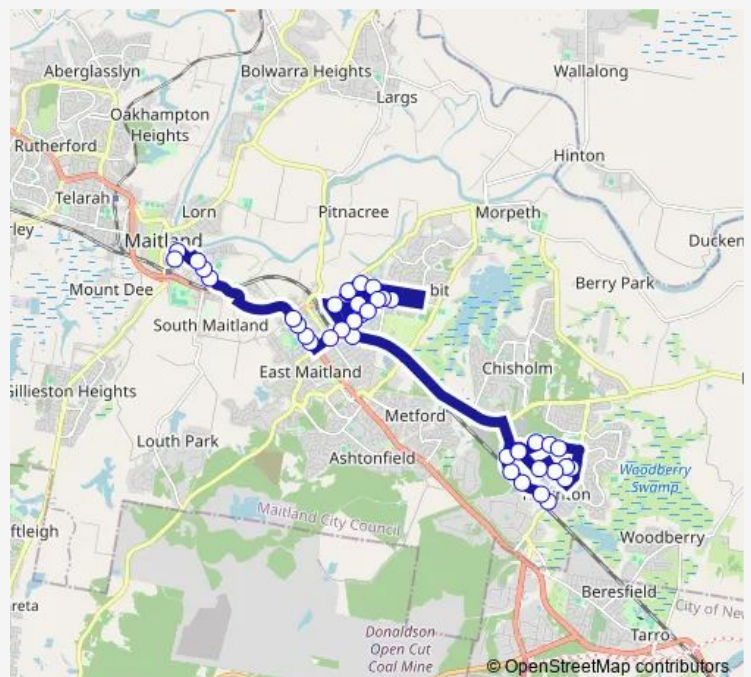

School Bus 2512 Thornton to Maitland Ps

[Go to website](#)

Direction

Glenroy St At Railway Av — Elgin St Opp Maitland Public School

39 stops

[Open route schedule](#)

- Glenroy St At Railway Av
- Hausman Dr At Government Rd
- Hausman Dr Opp Tripp Cl
- Hausman Dr Opp Hulot Cl
- Hausman Dr Opp Woolley Cl
- Taylor Av At Sharp St
- John Arthur Av Opp Malthus Cl
- John Arthur Av Opp Pepler Pl
- Thomas Coke Dr After John Arthur Av
- Singleton Av At Bronwyn Cl
- Arnold Cres At Kirkman Cl
- Government Rd At Arnold Cres
- Blackwell Rd After Government Rd
- Thornton Shopping Centre, Thomas Coke Dr
- Taylor Av At Osborn Cl
- Raymond Terrace Rd Before Victoria St
- Maitland Grossmann High School, Cumberland St
- Hodge St At High St
- Maitland High School, High St
- East Maitland Aquatic Centre, Narang St
- Thompson St After Hiland Cres

Route schedule

Glenroy St At Railway Av — Elgin St Opp Maitland Public School

Monday	08:04
Tuesday	08:04
Wednesday	08:04
Thursday	08:04
Friday	08:04
Saturday	—
Sunday	—

Route info

Direction: Glenroy St At Railway Av

Stops: 39

Trip Duration: 0 hour 50 min

2512 — Thornton to Maitland Ps

Thompson St After Northcott Av

Goodhugh St Park, Thompson St

Maize St Opp Tenambit Public School

Maize St After Sinclair St

View St After Maize St

High St After Hinder St

Maitland High School, High St

High St After Lindesay St

High St At Lawes St

Newcastle St After George St

New England Hwy After King St

New England Hwy Before William St

Newcastle St Opp Grant St