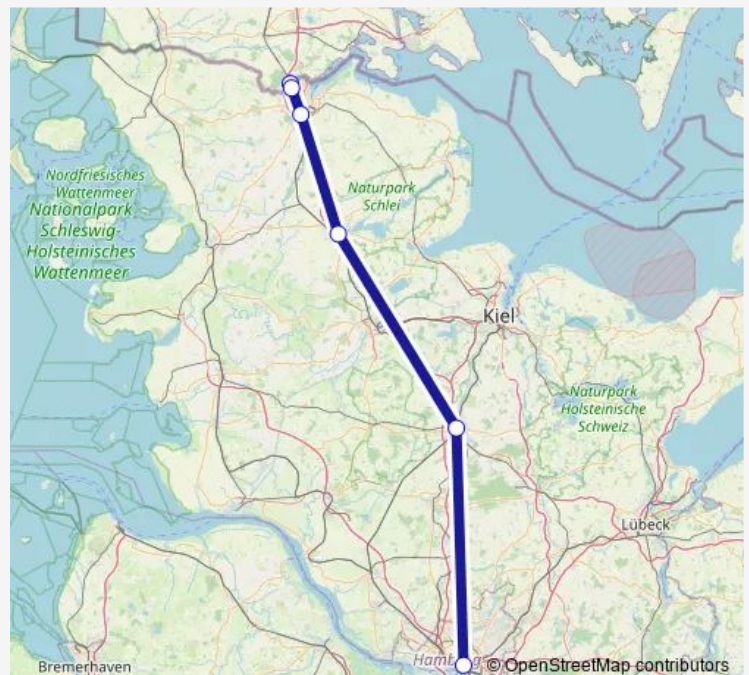

Long Distance Trains 75

[Go to website](#)**Direction**

Padborg st — Hamburg Hbf

6 stops

[Open route schedule](#)

Padborg st

Flensburg [Grenze]

Flensburg-Weiche Bahnhof

Schleswig

Neumünster

Hamburg Hbf

Route schedule

Padborg st — Hamburg Hbf

Monday	09:02-21:02
Tuesday	09:02-21:02
Wednesday	09:02-21:02
Thursday	09:02-21:02
Friday	09:02-21:02
Saturday	09:02-21:02
Sunday	09:02-21:02

Route info

Direction: Padborg st

Stops: 6

Trip Duration: 2 hour 25 min

Direction

Hamburg Hbf — Padborg st

4 stops

[Open route schedule](#)