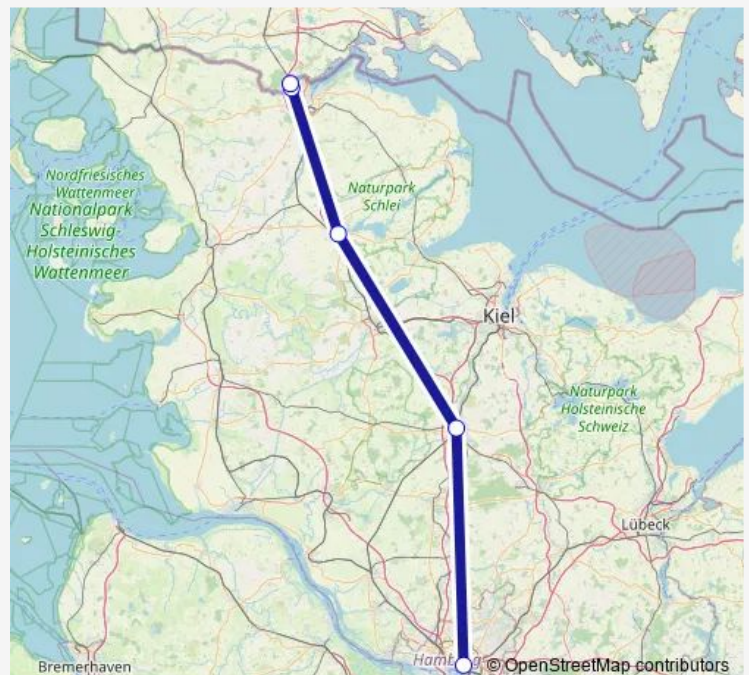

Long Distance Trains 75

[Go to website](#)

Direction

Hamburg Hbf — Padborg st

4 stops

[Open route schedule](#)

Hamburg Hbf

Schleswig

Flensburg [Grenze]

Padborg st

Route schedule

Hamburg Hbf — Padborg st

Monday	07:03
Tuesday	07:03
Wednesday	07:03
Thursday	07:03
Friday	07:03
Saturday	07:03
Sunday	07:03

Route info

Direction: Hamburg Hbf

Stops: 4

Trip Duration: 1 hour 50 min

Direction

Hamburg Hbf — Padborg st

4 stops

[Open route schedule](#)

Hamburg Hbf

Schleswig

Flensburg [Grenze]