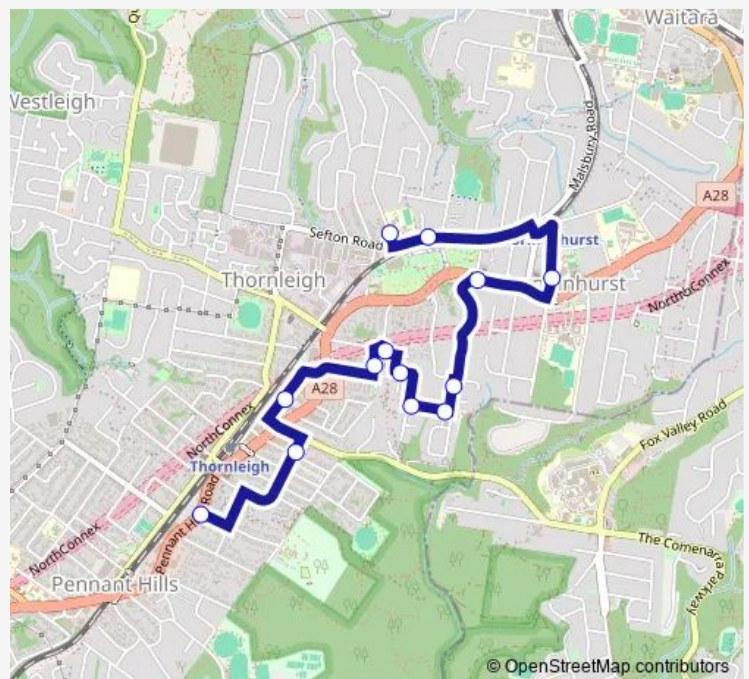

Normanhurst West Public School, Dartford Rd

Milson Pde Before Harris Rd

Normanhurst Public School, Normanhurst Rd

Pennant Hills Rd At Campbell Av

Willowtree St After Capella Pl

Charles Curtis Park, Pine St

Pine St At Begonia Rd

Oak St At Cedar St

Greenhill Av At Trelawney St

Loch Maree Av Before Blantyre Cl

Central Av Before Parkes St

Wood St Opp Thornleigh Marketplace

Pomona St At Pennant Hills Rd

Route schedule

Normanhurst West Public School, Dartford Rd — Pomona St At Pennant Hills Rd

Monday 14:55

Tuesday 14:55

Wednesday 14:55

Thursday 14:55

Friday —

Saturday —

Sunday —

Route info

Direction: Normanhurst West Public School, Dartford Rd

Stops: 13

Trip Duration: 0 hour 25 min

9022 — Normanhurst West PS to Pomona St at Pennant Hills Rd, Pennant Hills

9022 School Bus time schedules and route maps are available in an offline PDF at busmaps.com. Use the busmaps.com website to see live bus times, train schedule or subway schedule, and step-by-step directions for all public transit in Sydney