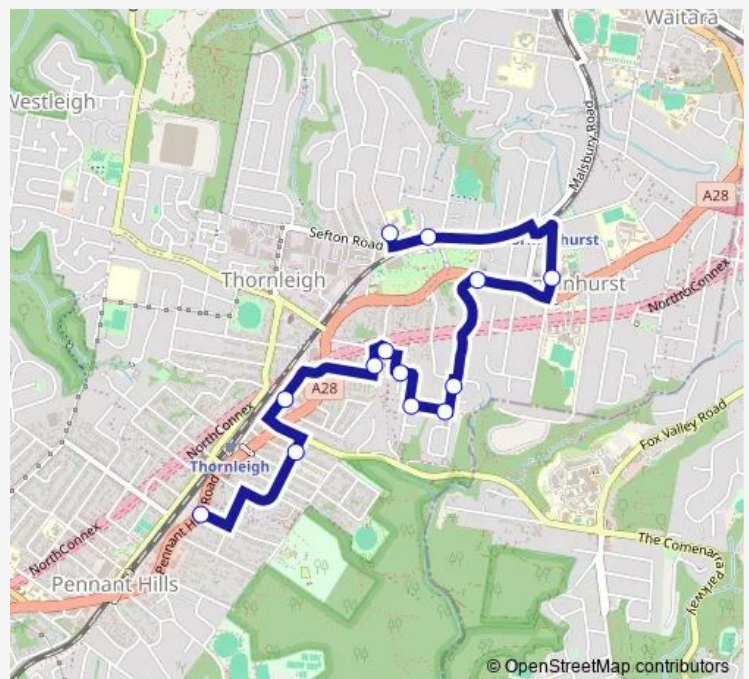

Normanhurst West Public School, Dartford Rd

Milson Pde Before Harris Rd

Normanhurst Public School, Normanhurst Rd

Pennant Hills Rd At Campbell Av

Willowtree St After Capella Pl

Charles Curtis Park, Pine St

Pine St At Begonia Rd

Oak St At Cedar St

Greenhill Av At Trelawney St

Loch Maree Av Before Blantyre Cl

Central Av Before Parkes St

Wood St Opp Thornleigh Marketplace

Pomona St At Pennant Hills Rd

Route schedule

Normanhurst West Public School, Dartford Rd — Pomona St At Pennant Hills Rd

Monday	14:55
Tuesday	14:55
Wednesday	14:55
Thursday	14:55
Friday	14:55
Saturday	—
Sunday	—

Route info

Direction: Normanhurst West Public School, Dartford Rd

Stops: 13

Trip Duration: 0 hour 25 min

9022 — Normanhurst West PS to Pomona St at Pennant Hills Rd, Pennant Hills

9022 School Bus time schedules and route maps are available in an offline PDF at busmaps.com. Use the busmaps.com website to see live bus times, train schedule or subway schedule, and step-by-step directions for all public transit in Sydney