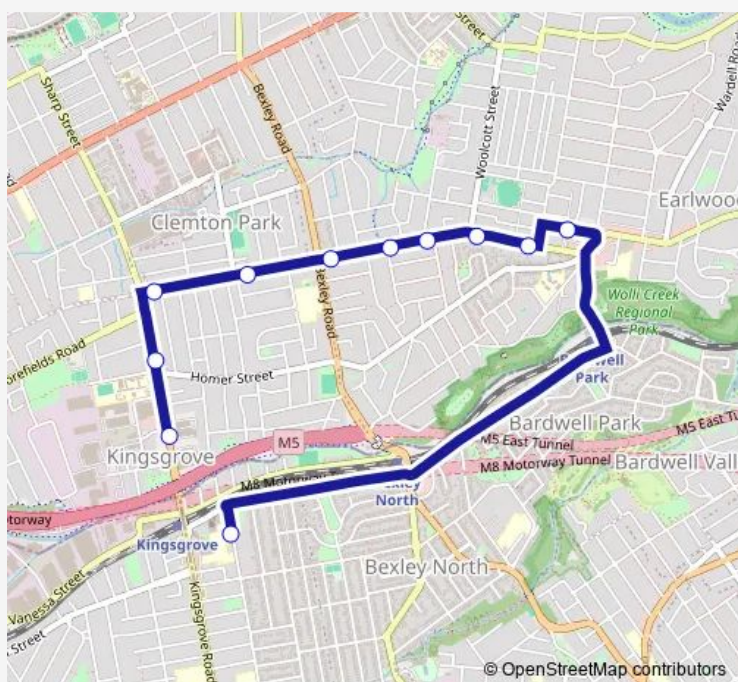

School Bus 735s St Ursulas Kingsgrove to Kingsgrove Depot

[Go to website](#)

Direction

St Ursula's College, Caroline St — Kingsgrove Rd Opp Omnibus Rd

11 stops

[Open route schedule](#)

- St Ursula's College, Caroline St
- Earlwood Shops, Clarke St, Stand B
- William St Opp Cameron Av
- William St Opp Woolcott St
- William St Opp Westfield St
- William St At Main St
- Clemton Park Shops, William St
- William St Before Hilltop St
- William St At Shackel Av
- Kingsgrove Rd Opp Kingsgrove North High School
- Kingsgrove Rd Opp Omnibus Rd

Route schedule

St Ursula's College, Caroline St — Kingsgrove Rd Opp Omnibus Rd

Monday	15:08
Tuesday	15:08
Wednesday	15:08
Thursday	15:08
Friday	—
Saturday	—
Sunday	—

Route info

Direction: St Ursula's College, Caroline St

Stops: 11

Trip Duration: 0 hour 30 min

735s — St Ursulas Kingsgrove to Kingsgrove Depot

735s School Bus time schedules and route maps are available in an offline PDF at busmaps.com. Use the busmaps.com website to see live bus times, train schedule or subway schedule, and step-by-step directions for all public transit in Sydney