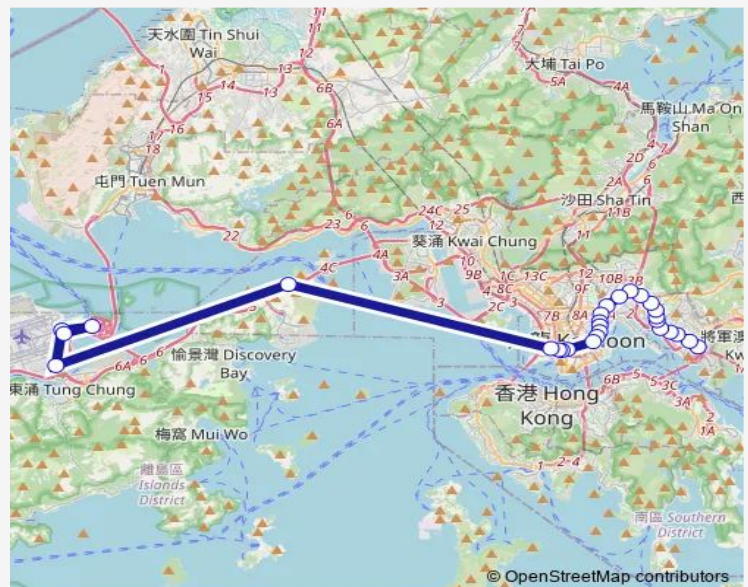

[Ctb] Rhythm Garden, Prince Edward Road East[[Kmb+Ctb] Rhythm Garden/
Rhythm Garden, Prince Edward Road East[[Kmb] Rhythm Garden

Route schedule

[Ctb] LAM TIN Station[[Kmb+Ctb] LAM TIN Station/
Lam TIN Station[[Kmb] LAM TIN Station[[Xb] LAM TIN Station Public Transport Interchange — [Ctb] Airport (Ground Transportation Centre)[[Lwb] Airport (GTC) BUS Terminus

Stops: 28

Trip Duration: 1 hour 33 min

[Ctb] THE Latitude, Prince Edward Road East[[Kmb+Ctb] THE Latitude/
The Latitude, Prince Edward Road East[[Kmb] THE Latitude

[Ctb] Regal Oriental Hotel, Prince Edward Road East[[Kmb+Ctb] Kowloon City BBI - Regal Oriental Hotel/
Regal Oriental Hotel, Prince Edward Road East[[Kmb] Kowloon City BBI - Regal Oriental Hotel