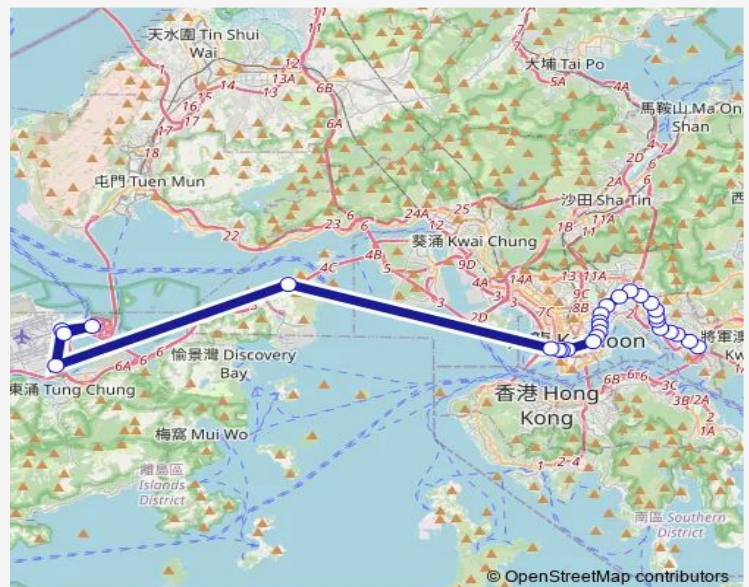

[Ctb] Rhythm Garden, Prince Edward Road East[[Kmb+Ctb] Rhythm Garden/
Rhythm Garden, Prince Edward Road East[[Kmb] Rhythm Garden

Route schedule

[Ctb] LAM TIN Station[[Kmb+Ctb] LAM TIN Station/
Lam TIN Station[[Kmb] LAM TIN Station[[Xb] LAM TIN Station Public Transport Interchange — [Ctb] Airport (Ground Transportation Centre)[[Lwb] Airport (GTC) BUS Terminus

Stops: 28

Trip Duration: 1 hour 29 min

[Ctb] THE Latitude, Prince Edward Road East[[Kmb+Ctb] THE Latitude/
The Latitude, Prince Edward Road East[[Kmb] THE Latitude

[Ctb] Regal Oriental Hotel, Prince Edward Road East[[Kmb+Ctb] Kowloon City BBI - Regal Oriental Hotel/
Regal Oriental Hotel, Prince Edward Road East[[Kmb] Kowloon City BBI - Regal Oriental Hotel