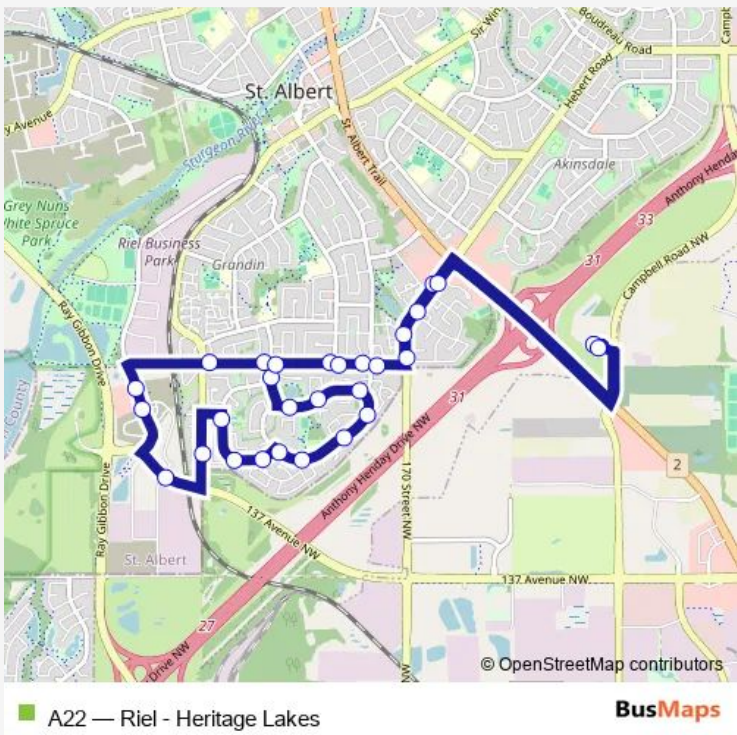

**Bus A22 Riel - Heritage Lakes**

[Go to website](#)

**Direction**  
 Nakî Transit Station and Park and Ride — Nakî Transit Station and Park and Ride  
 29 stops  
[Open route schedule](#)

- Nakî Transit Station and Park and Ride
- Gervais Rd & Grange Dr
- Gervais Rd & Levasseur Rd
- Levasseur Road & Grandin Road
- Levasseur Road & Grosvenor Boulevard
- Levasseur Road & Graham Avenue
- Levasseur Road & Sir Winston Churchill Avenue
- Riel Dr & Enjoy Centre North
- Riel Dr & Enjoy Centre South
- LeClair Way & Richardson Dr
- Sir Winston Churchill Avenue & Hawthorne Crescent
- Harwood Dr & Heritage Blvd
- Harwood Dr & Harmony Pl
- Harwood Dr & Hampton Cres
- Heritage Dr & Harwood Dr
- Heritage Dr & Hardcastle Pl
- Heritage Dr & Hayden Pl
- Heritage Dr & Hanover Pl
- Heritage Drive & Hudson Road
- Heritage Drive & Highland Crescent
- Heritage Drive & Hillcrest Place

**Route schedule**  
 Nakî Transit Station and Park and Ride — Nakî Transit Station and Park and Ride

Monday	05:41-07:46
Tuesday	05:41-07:46
Wednesday	05:41-07:46
Thursday	05:41-07:46
Friday	05:41-07:46
Saturday	—
Sunday	—

**Route info**  
 Direction: Nakî Transit Station and Park and Ride  
 Stops: 29  
 Trip Duration: 0 hour 27 min

Heritage Way & Harwood Dr

Levasseur Road & Heritage Way

Levasseur Road & Grosvenor Boulevard

Levasseur Road & Hudson Road

Gervais Rd & Levasseur Rd

Gervais Road & Goodridge Drive

Gervais Rd & Galarneau Pl

Nakî Transit Station and Park and Ride

A22 Bus time schedules and route maps are available in an offline PDF at [busmaps.com](https://busmaps.com). Use the [busmaps.com](https://busmaps.com) website to see live bus times, train schedule or subway schedule, and step-by-step directions for all public transit in Edmonton