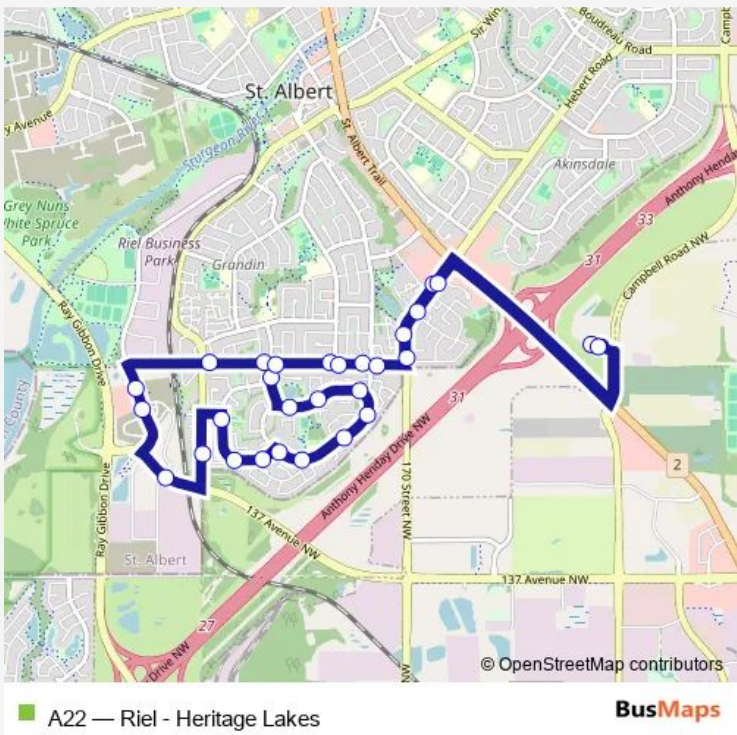

**Bus A22 Riel - Heritage Lakes**

[Go to website](#)

**Direction**  
 Nakî Transit Station and Park and Ride — Nakî Transit Station and Park and Ride  
 29 stops  
[Open route schedule](#)

- Nakî Transit Station and Park and Ride
- Gervais Rd & Grange Dr
- Gervais Rd & Levasseur Rd
- Levasseur Road & Grandin Road
- Levasseur Road & Grosvenor Boulevard
- Levasseur Road & Graham Avenue
- Levasseur Road & Sir Winston Churchill Avenue
- Riel Dr & Enjoy Centre North
- Riel Dr & Enjoy Centre South
- Leclair Way & Richardson Dr
- Sir Winston Churchill Avenue & Hawthorne Crescent
- Harwood Dr & Heritage Blvd
- Harwood Dr & Harmony Pl
- Harwood Dr & Hampton Cres
- Heritage Dr & Harwood Dr
- Heritage Dr & Hardcastle Pl
- Heritage Dr & Hayden Pl
- Heritage Dr & Hanover Pl
- Heritage Drive & Hudson Road
- Heritage Drive & Highland Crescent
- Heritage Drive & Hillcrest Place

**Route schedule**  
 Nakî Transit Station and Park and Ride — Nakî Transit Station and Park and Ride

Monday	05:41-07:46
Tuesday	05:41-07:46
Wednesday	05:41-07:46
Thursday	05:41-07:46
Friday	05:41-07:46
Saturday	—
Sunday	—

**Route info**  
 Direction: Nakî Transit Station and Park and Ride  
 Stops: 29  
 Trip Duration: 0 hour 27 min

Heritage Way & Harwood Dr

Levasseur Road & Heritage Way

Levasseur Road & Grosvenor Boulevard

Levasseur Road & Hudson Road

Gervais Rd & Levasseur Rd

Gervais Road & Goodridge Drive

Gervais Rd & Galarneau Pl

Nakî Transit Station and Park and Ride

A22 Bus time schedules and route maps are available in an offline PDF at [busmaps.com](https://busmaps.com). Use the [busmaps.com](https://busmaps.com) website to see live bus times, train schedule or subway schedule, and step-by-step directions for all public transit in Edmonton