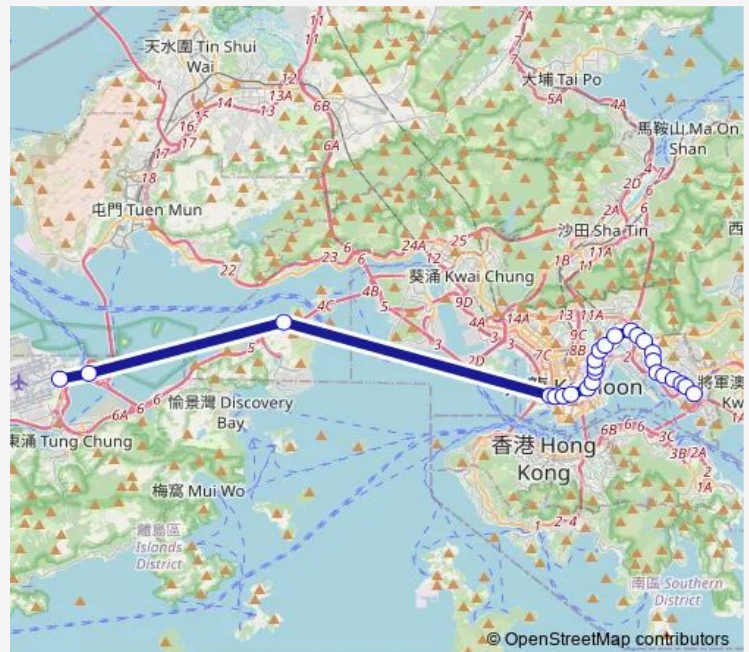

**Route schedule**

[Ctb] Airport (Ground Transportation Centre)[Lwb] Airport (GTC) BUS Terminus — [Ctb] LAM TIN Station[[Kmb+Ctb] LAM TIN Station/<Br>Lam TIN Station[[Kmb] LAM TIN Station[[Xb] LAM TIN Station Public Transport Interchange

Monday	05:20-23:40
Tuesday	05:20-23:40
Wednesday	05:20-23:40
Thursday	05:20-23:40
Friday	05:20-23:40
Saturday	05:20-23:55
Sunday	05:20-23:55

**Route info**

Direction: [Ctb] Airport (Ground Transportation Centre)[Lwb] Airport (GTC) BUS Terminus

Stops: 26

Trip Duration: 1 hour 35 min

[Ctb] TIN Kwong Road, MA TAU WAI Road[[Kmb] Sheung Heung Road

[Ctb] Geranium House MA TAU WAI Estate, MA TAU WAI Road[[Kmb] SAN Shan Road

[Ctb] Argyle Street Playground, MA TAU Chung Road[[Kmb+Ctb] Argyle Street Playground/<Br>Argyle Street Playground, MA TAU Chung Road[[Kmb] Argyle Street Playground