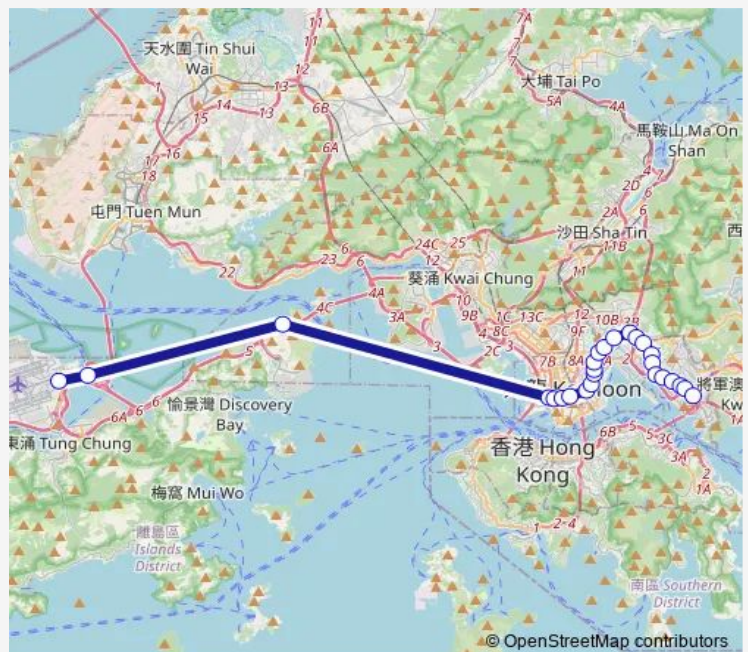

Route schedule

[Ctb] Airport (Ground Transportation Centre)[Lwb] Airport (GTC) BUS Terminus — [Ctb] LAM TIN Station[[Kmb+Ctb] LAM TIN Station/
Lam TIN Station[[Kmb] LAM TIN Station[[Xb] LAM TIN Station Public Transport Interchange

Monday	05:20-23:40
Tuesday	05:20-23:40
Wednesday	05:20-23:40
Thursday	05:20-23:40
Friday	05:20-23:40
Saturday	05:20-23:55
Sunday	05:20-23:55

Route info

Direction: [Ctb] Airport (Ground Transportation Centre)[Lwb] Airport (GTC) BUS Terminus

Stops: 26

Trip Duration: 1 hour 39 min

[Ctb] TIN Kwong Road, MA TAU WAI Road[[Kmb] Sheung Heung Road

[Ctb] Geranium House MA TAU WAI Estate, MA TAU WAI Road[[Kmb] SAN Shan Road

[Ctb] Argyle Street Playground, MA TAU Chung Road[[Kmb+Ctb] Argyle Street Playground/
Argyle Street Playground, MA TAU Chung Road[[Kmb] Argyle Street Playground