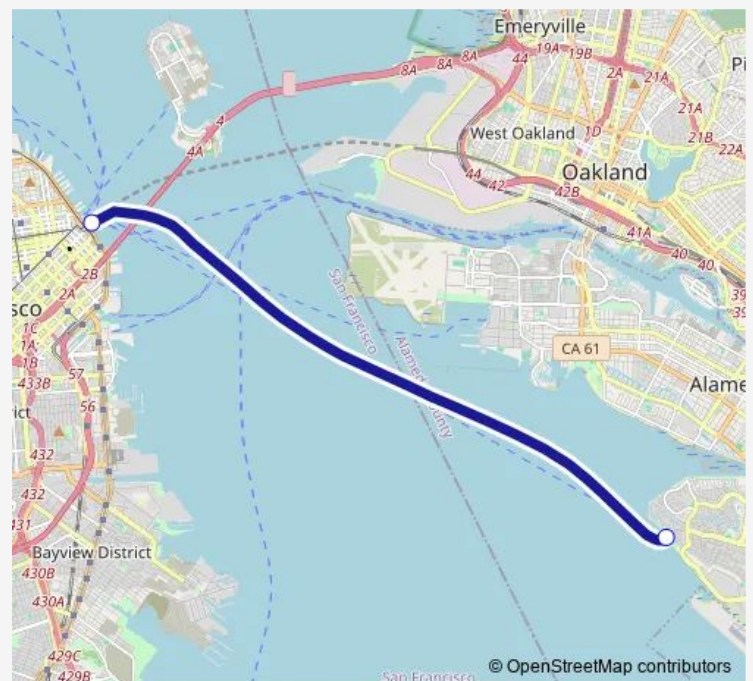

Ferry HB Harbor Bay

[Go to website](#)

Direction

Harbor Bay Ferry Terminal — San Francisco Ferry Building Gate G

2 stops

[Open route schedule](#)

Harbor Bay Ferry Terminal

San Francisco Ferry Building Gate G

Route schedule

Harbor Bay Ferry Terminal — San Francisco Ferry Building Gate G

Monday	10:40
Tuesday	10:40
Wednesday	10:40
Thursday	10:40
Friday	10:40
Saturday	—
Sunday	—

Route info

Direction: Harbor Bay Ferry Terminal

Stops: 2

Trip Duration: 0 hour 25 min

HB — Harbor Bay

Direction

Harbor Bay Ferry Terminal — San Francisco Ferry Building Gate F

2 stops

[Open route schedule](#)

Harbor Bay Ferry Terminal