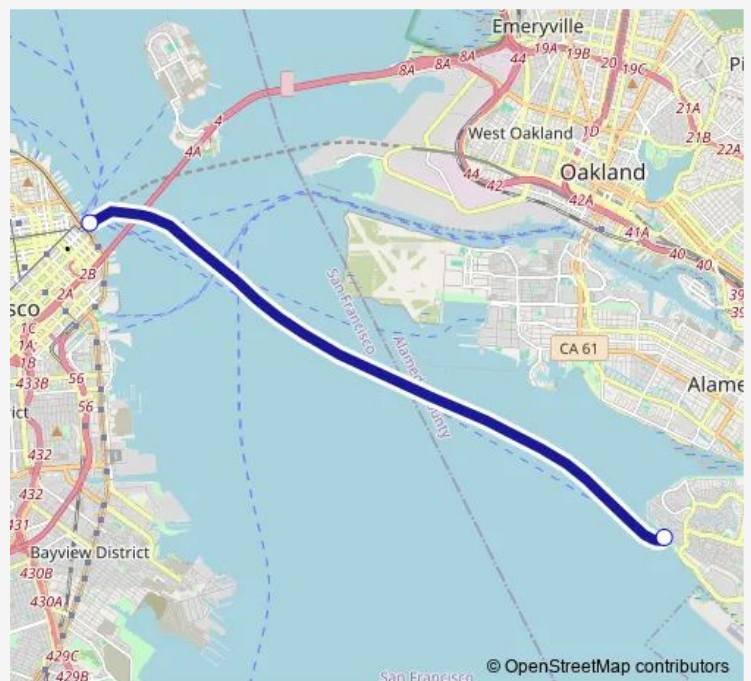

Ferry Hb Harbor Bay

[Go to website](#)

Direction

Harbor Bay Ferry Terminal — San Francisco Ferry Building Gate G

2 stops

[Open route schedule](#)

Harbor Bay Ferry Terminal

San Francisco Ferry Building Gate G

Route schedule

Harbor Bay Ferry Terminal — San Francisco Ferry Building Gate G

Monday	09:00-11:15
Tuesday	09:00-11:15
Wednesday	09:00-11:15
Thursday	09:00-11:15
Friday	09:00-11:15
Saturday	—
Sunday	—

Route info

Direction: Harbor Bay Ferry Terminal

Stops: 2

Trip Duration: 0 hour 25 min

Hb — Harbor Bay

Direction

Harbor Bay Ferry Terminal — San Francisco Ferry Building Gate F

2 stops

[Open route schedule](#)

Friday 06:30-19:55

Saturday —

Sunday —

Route info

Direction: Harbor Bay Ferry Terminal

Stops: 2

Trip Duration: 0 hour 25 min

Direction