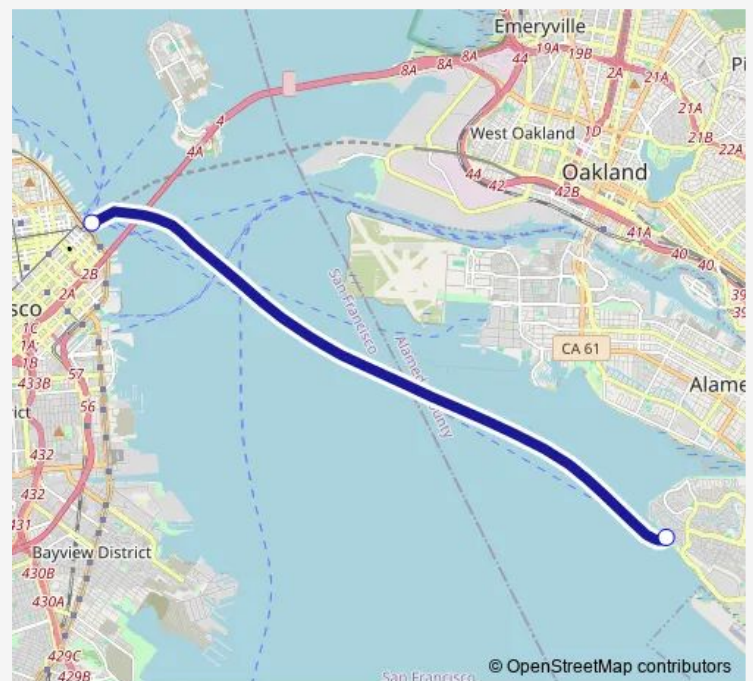

Ferry HB Harbor Bay

[Go to website](#)

Direction

Harbor Bay Ferry Terminal — San Francisco Ferry Building Gate G

2 stops

[Open route schedule](#)

Harbor Bay Ferry Terminal

San Francisco Ferry Building Gate G

Route schedule

Harbor Bay Ferry Terminal — San Francisco Ferry Building Gate G

Monday	10:40
Tuesday	10:40
Wednesday	10:40
Thursday	10:40
Friday	10:40
Saturday	—
Sunday	—

Route info

Direction: Harbor Bay Ferry Terminal

Stops: 2

Trip Duration: 0 hour 25 min

HB — Harbor Bay

Direction

Harbor Bay Ferry Terminal — San Francisco Ferry Building Gate F

2 stops

[Open route schedule](#)

Harbor Bay Ferry Terminal