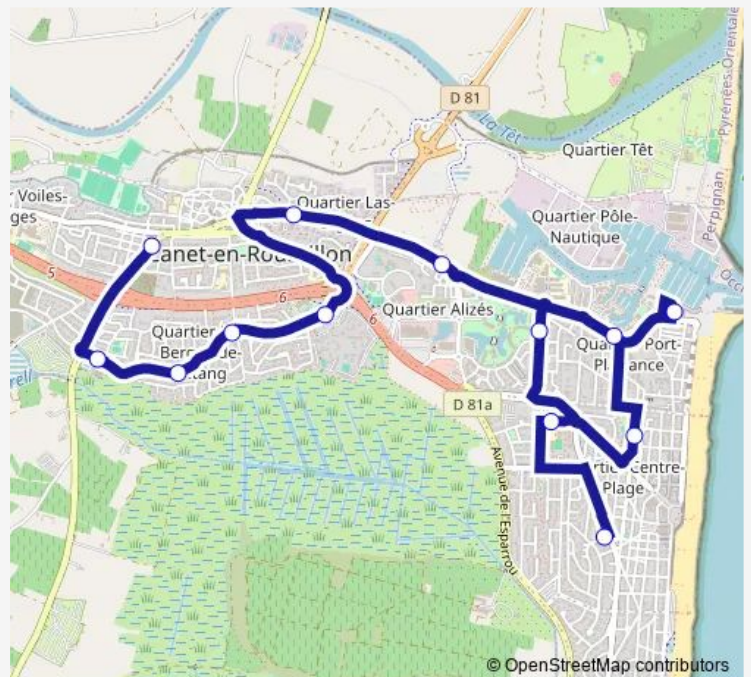

**Direction**

Canet Village — Ecole Myosotis

13 stops

[Open route schedule](#)

Canet Village

Figarasse

Le Mail

Moli del Vent

Saturday —

Sunday —

Route info

Direction: Canet Village

Stops: 13

Trip Duration: 0 hour 27 min

## Direction

Ecole Myosotis — Europa

13 stops

[Open route schedule](#)

Ecole Myosotis

Ecole Jean Mermoz

Canet Plage

Port

Marina

Loge de Mer

Le Ponant

Las Bigues

Canet Village

Figarasse

Le Mail

Moli del Vent