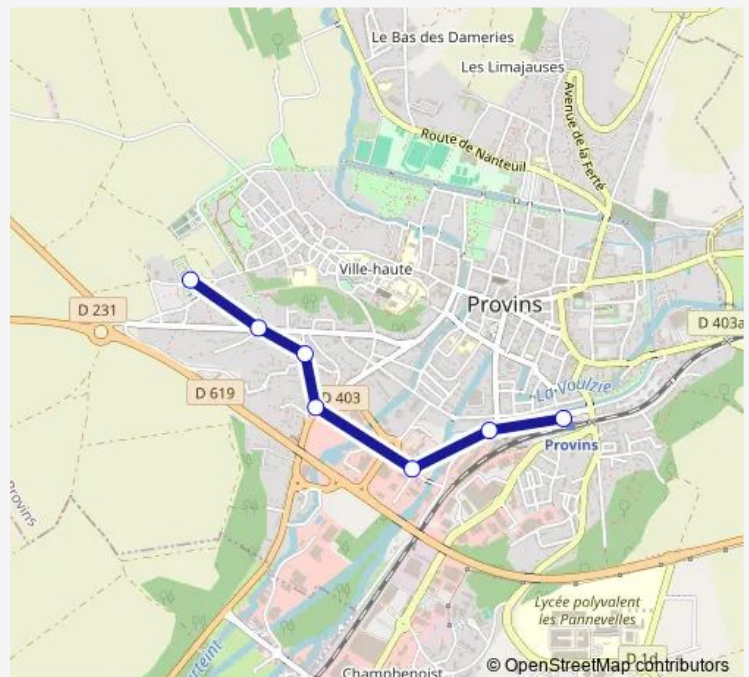

Les Sablons

Paraclet

Dromigny

Ateliers Municipaux

Gare SnCF Quai 1

Route schedule

Ville Haute Quai 2 — Gare SnCF Quai 1

Monday 08:20-18:03

Tuesday 08:20-18:03

Wednesday 07:40-18:03

Thursday 07:40-18:03

Friday 07:40-18:03

Saturday 07:40-18:03

Sunday —

Route info

Direction: Ville Haute Quai 2

Stops: 7

Trip Duration: 0 hour 9 min

9c — Probus C

Direction

Ville Haute Quai 2 — Maximilien Michelin

2 stops

[Open route schedule](#)

Ville Haute Quai 2

Maximilien Michelin

Route schedule

Ville Haute Quai 2 — Maximilien Michelin

Monday	—
Tuesday	—
Wednesday	07:40
Thursday	07:40
Friday	07:40
Saturday	—
Sunday	—

Route info

Direction: Ville Haute Quai 2

Stops: 2