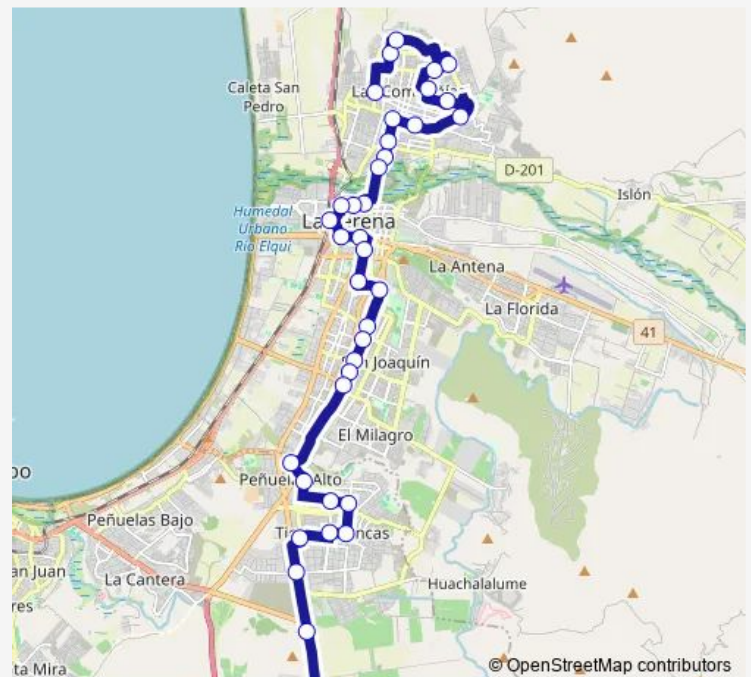

### Route schedule

Monjitas, 2302-2398 — Terminal Pan de Azucar

Monday 06:15-20:27

Tuesday 06:15-20:27

Wednesday 06:15-20:27

Thursday 06:15-20:27

Friday 06:15-20:27

Saturday 06:45-19:57

### Route info

Direction: Monjitas, 2302-2398

Stops: 37

Trip Duration: 1 hour 49 min

9C — Cisternas

BusMaps

Juan Cisternas, 1601-1609

Juan Cisternas, 2281-2497

## Route info

Direction: Terminal Pan de Azucar

Stops: 31

Trip Duration: 1 hour 35 min

Pedro Pablo Muñoz, 340-390

Pasarela Lider

Juan José Latorre, 480

Juan José Latorre, 404-416

Juan José Latorre, 306-350

Monjitas, 2302-2398

9C Bus time schedules and route maps are available in an offline PDF at [busmaps.com](https://busmaps.com). Use the [busmaps.com](https://busmaps.com) website to see live bus times, train schedule or subway schedule, and step-by-step directions for all public transit in La Serena