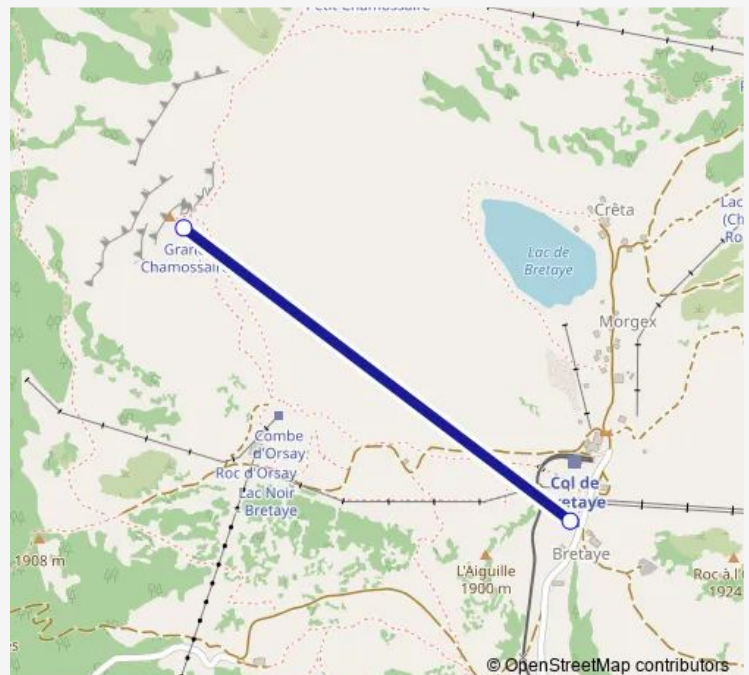

Cable car 4101 SL 4101

[Go to website](#)

Direction

Col-de-Bretaye (télésiège) — Chamossaire Vd

2 stops

[Open route schedule](#)

Col-de-Bretaye (télésiège)

Chamossaire Vd

Route schedule

Col-de-Bretaye (télésiège) — Chamossaire Vd

Monday	10:00
Tuesday	10:00
Wednesday	10:00
Thursday	10:00
Friday	10:00
Saturday	10:00
Sunday	10:00

Route info

Direction: Col-de-Bretaye (télésiège)

Stops: 2

Trip Duration: 0 hour 7 min

■ 4101 — SL 4101

4101 Cable car time schedules and route maps are available in an offline PDF at busmaps.com. Use the busmaps.com website to see live bus times, train schedule or subway schedule, and step-by-step directions for all public transit in Aigle