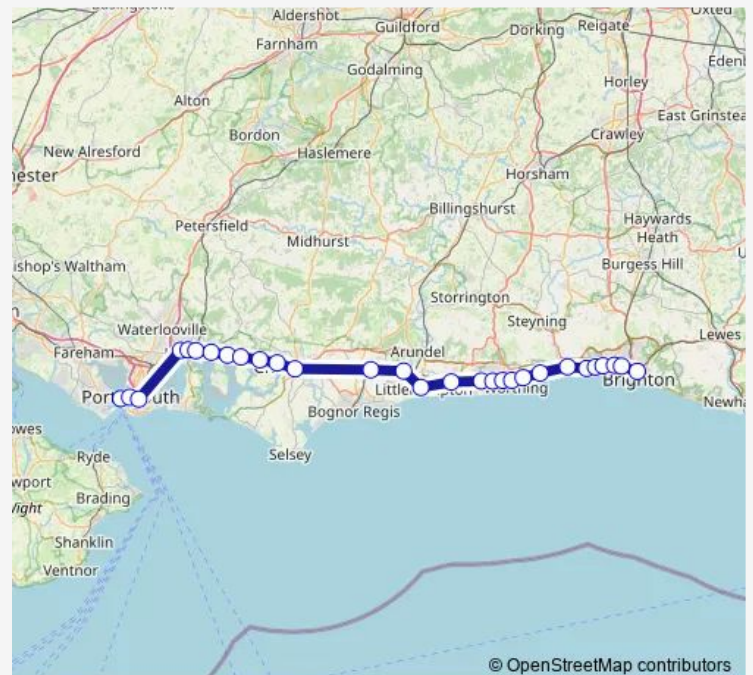

East Worthing

Lancing

Shoreham-by-Sea (Sussex)

Route schedule

Portsmouth Harbour — Brighton

Monday 07:17

Tuesday 07:17

Wednesday 07:17

Thursday 07:17

Friday 07:17

Saturday —

Sunday —

Route info

Direction: Portsmouth Harbour

Stops: 27

Trip Duration: 1 hour 37 min

■ Sn:Pmh->Btn — SN train service from PMH to Btn

Southwick

Fishersgate

Portslade

Aldrington

Hove

Brighton

Direction

Portsmouth Harbour — Brighton

25 stops

[Open route schedule](#)

Portsmouth Harbour

Portsmouth & Southsea

Fratton

Hilsea

Bedhampton