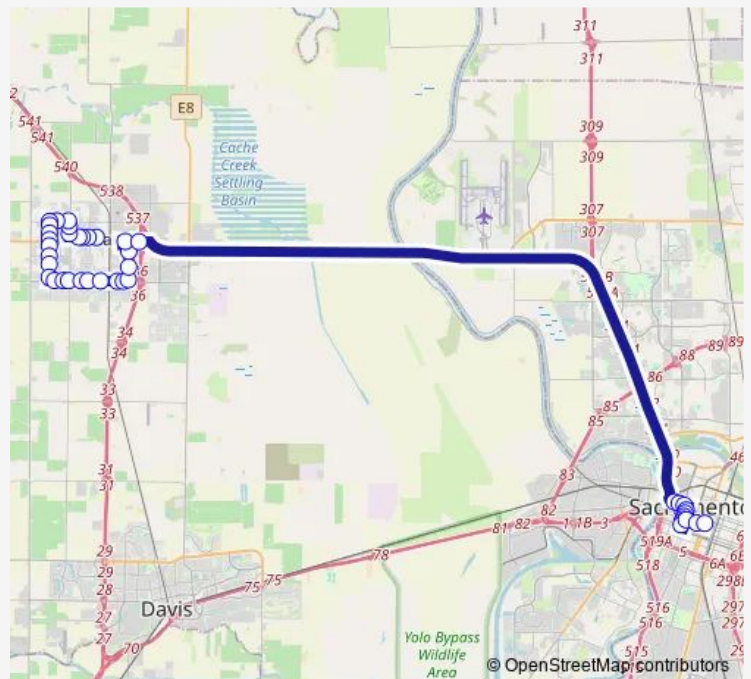

Bus 45AM Route 45 Am

[Go to website](#)

Direction
 Court at 2nd Wb — 16th St. at Capitol Ave
 41 stops
[Open route schedule](#)

- Court at 2nd Wb
- Court at College Wb
- Court at Walnut Wb
- Court at Cleveland Wb
- West at North Nb
- West at Clover Nb
- W. Beamer at West Wb
- W. Beamer at Mariposa Wb
- Cottonwood at W Beamer Sb
- Cottonwood at Buckeye Sb
- Cottonwood at Riverside Sb
- Cottonwood at W. Main Sb
- Cottonwood at W. Lincoln Sb
- Cottonwood at W. Cross Sb
- Cottonwood at W. Southwood Sb
- Cottonwood at W. Gibson Sb
- W. Gibson at Amherst Eb
- W. Gibson at Midway Eb
- Gibson at West
- Gibson at Spruce
- Gibson at College Eb

Route schedule

Court at 2nd Wb — 16th St. at Capitol Ave

Monday	05:55
Tuesday	05:55
Wednesday	05:55
Thursday	05:55
Friday	05:55
Saturday	—
Sunday	—

Route info

Direction: Court at 2nd Wb

Stops: 41

Trip Duration: 0 hour 58 min

45AM — Route 45 Am

Gibson at Coloma

E. Gibson at County Fair Mall Eb

E. Gibson at Washington Eb

Matmor at E. Gibson Nb

Matmor at Gum Nb

Matmor at Oak Nb

E. Main at Matmor

E. Main at Industrial Eb

J St. at 4th St.

J St. at 6th St.

J St. at 8th St.

9th St. at K St.

9th St. at L St.

9th St. at Capitol Mall

9th St. at N St.