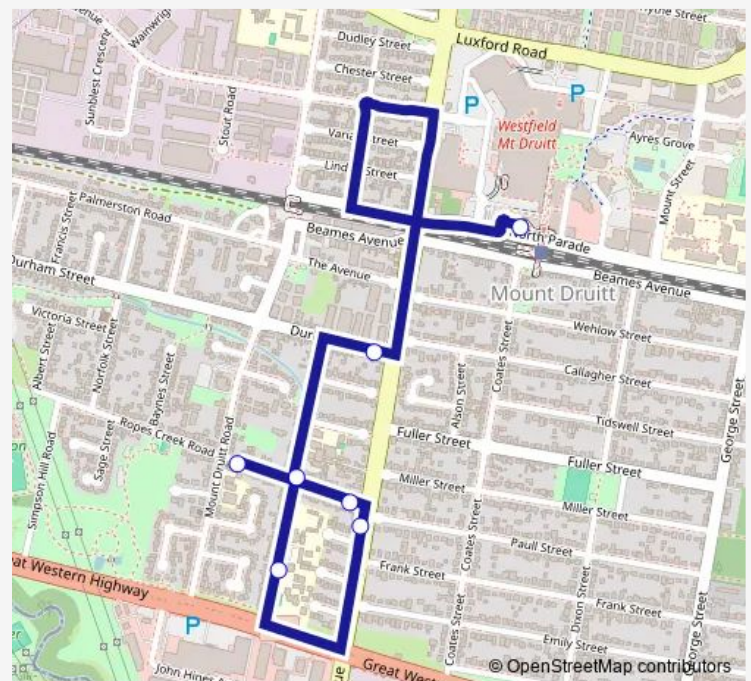

School Bus 6024 Carlisle Av at Dural PI to Colyton PS via Lethbridge Park

[Go to website](#)

Direction

Mount Druitt Station, Stand C — Bethel Christian Assembly Church, Ropes Creek Rd

7 stops

[Open route schedule](#)

Mount Druitt Station, Stand C

Durham St At Carlisle Av

Sacred Heart Catholic Church, Ropes Creek Rd

Colyton Public School, Nelson St

Carlisle Av After Mark St

Ropes Creek Rd After Carlisle Av

Bethel Christian Assembly Church, Ropes Creek Rd

Route schedule

Mount Druitt Station, Stand C — Bethel Christian Assembly Church, Ropes Creek Rd

Monday 08:10

Tuesday 08:10

Wednesday 08:10

Thursday 08:10

Friday 08:10

Saturday —

Sunday —

Route info

Direction: Mount Druitt Station, Stand C

Stops: 7

Trip Duration: 0 hour 13 min

6024 School Bus time schedules and route maps are available in an offline PDF at busmaps.com. Use the busmaps.com website to see live bus times, train schedule or subway schedule, and step-by-step directions for all public transit in Parramatta