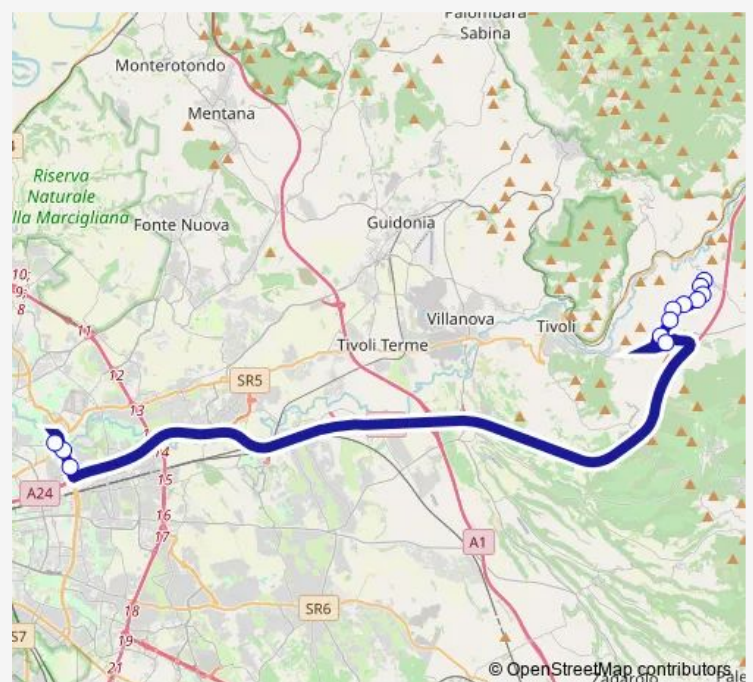

ROMA | Ponte Mammolo (Metro B) # f9021

Route schedule

Castel Madama | Piazza Dante # f11920 — ROMA | Ponte Mammolo (Metro B) # f9021

Monday 06:00-07:30

Tuesday 06:00-07:30

Wednesday 06:00-07:30

Thursday 06:00-07:30

Friday 06:00-07:30

Saturday —

Sunday —

Route info

Direction: Castel Madama | Piazza Dante # f11920

Stops: 12

Trip Duration: 0 hour 50 min

Bus time schedules and route maps are available in an offline PDF at busmaps.com. Use the busmaps.com website to see live bus times, train schedule or subway schedule, and step-by-step directions for all public transit in Castel Madama