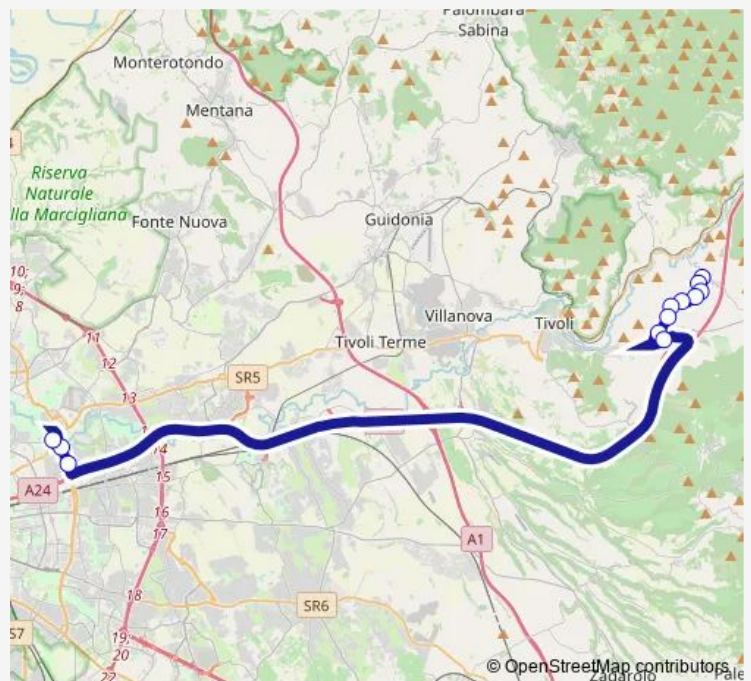

Roma | Via Togliatti Via Alberini # f9020

Roma | Ponte Mammolo (Metro B) # f9021

Route schedule

Castel Madama | Piazza Dante # f11920 — Roma | Ponte Mammolo (Metro B) # f9021

Monday	06:00-07:30
Tuesday	06:00-07:30
Wednesday	06:00-07:30
Thursday	06:00-07:30
Friday	06:00-07:30
Saturday	—
Sunday	—

Route info

Direction: Castel Madama | Piazza Dante # f11920

Stops: 12

Trip Duration: 1 hour 10 min

Castel Madama - Roma Ponte Mammolo # Tv57d

Bus time schedules and route maps are available in an offline PDF at busmaps.com. Use the busmaps.com website to see live bus times, train schedule or subway schedule, and step-by-step directions for all public transit in Castel Madama