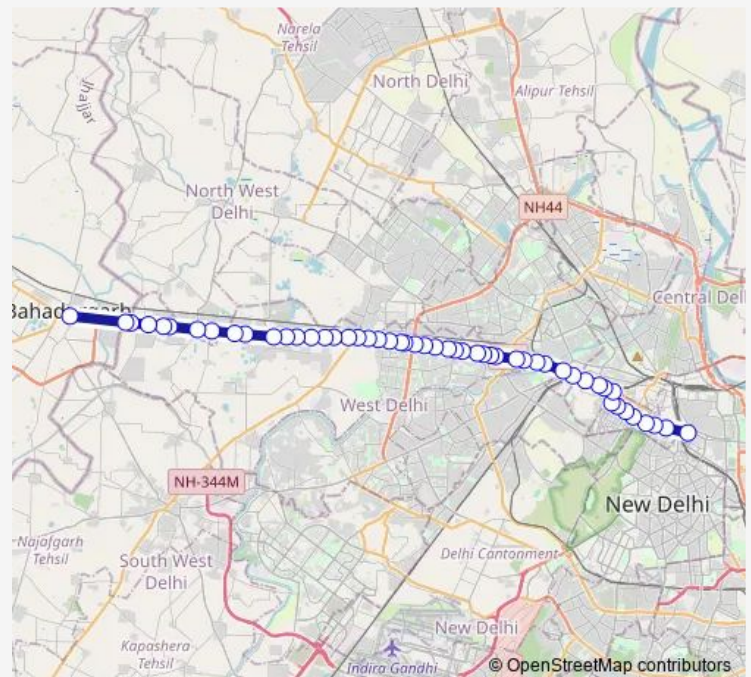

Agarsen Hospital

Shivaji Park

SPM College

Route schedule

N D R Station G No 2 — Bahadurgarh

Monday 07:10-19:35

Tuesday 07:10-19:35

Wednesday 07:10-19:35

Thursday 07:10-19:35

Friday 07:10-19:35

Saturday 07:10-19:35

Sunday 07:10-19:35

Route info

Direction: N D R Station G No 2

Stops: 51

Trip Duration: 1 hour 58 min