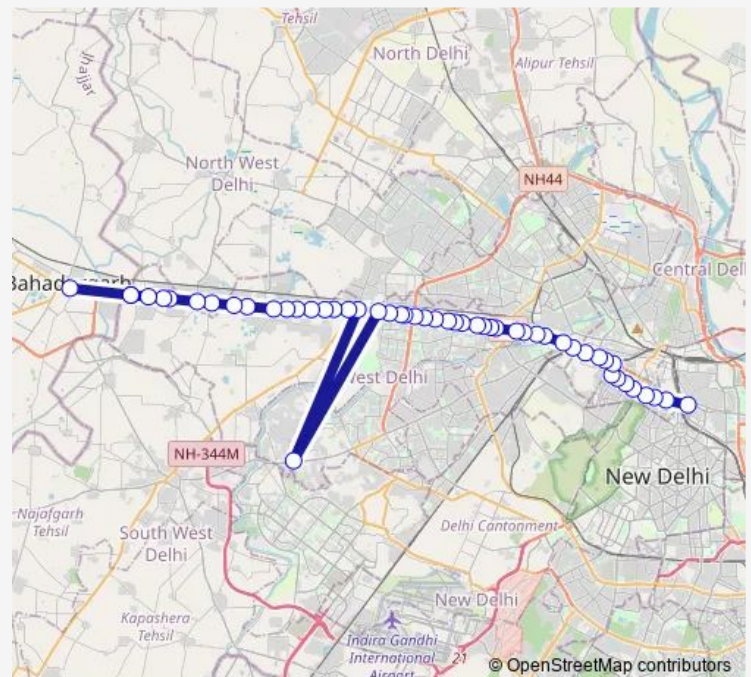

### Route schedule

N D R Station G No 2 — Bahadurgarh

Monday 07:10-19:35

Tuesday 07:10-19:35

Wednesday 07:10-19:35

Thursday 07:10-19:35

Friday 07:10-19:35

Saturday 07:10-19:35

### Route info

Direction: N D R Station G No 2

Stops: 51

Trip Duration: 2 hour 55 min

■ Ndrlystg-2tobgup

BusMaps

Madipur Village

Madipur JJ Colony