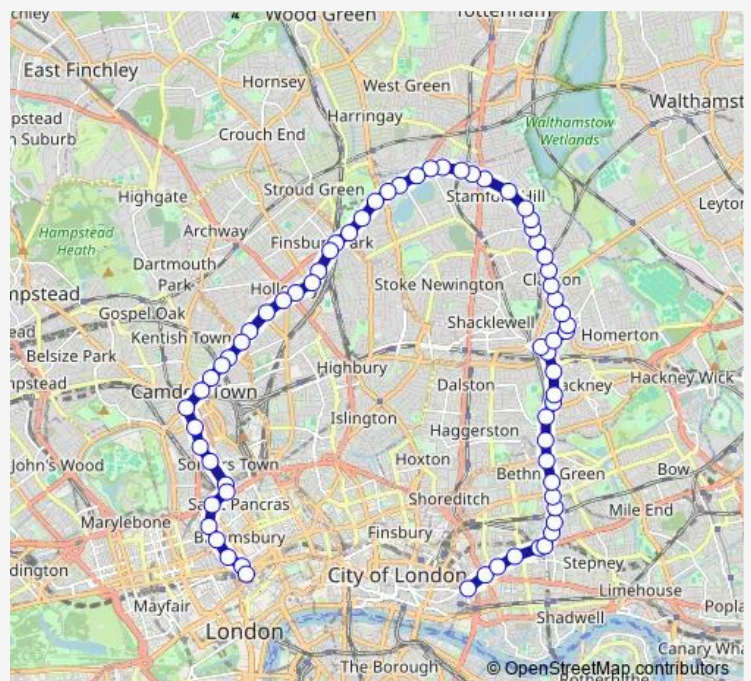

Hackney Central Station

Amhurst Road / Hackney Downs

Mare Street / Narrow Way

Hackney Baths

Route schedule

Aldgate Bus Station — St Giles High Street

Monday 00:15-04:45

Tuesday 00:15-04:45

Wednesday 00:15-04:45

Thursday 00:15-04:45

Friday 00:04-05:05

Saturday 00:04-05:05

Sunday 00:15-04:45

Route info

Direction: Aldgate Bus Station

Stops: 68

Trip Duration: 1 hour 2 min

■ N253 — Aldgate - Hackney - Finsbury Park - Camden Town - Tottenham Court Road Station

Glenarm Road

Clapton Girls' Tech College

Clapton Pond

Lea Bridge Roundabout

Upper Clapton Road / Brooke Road