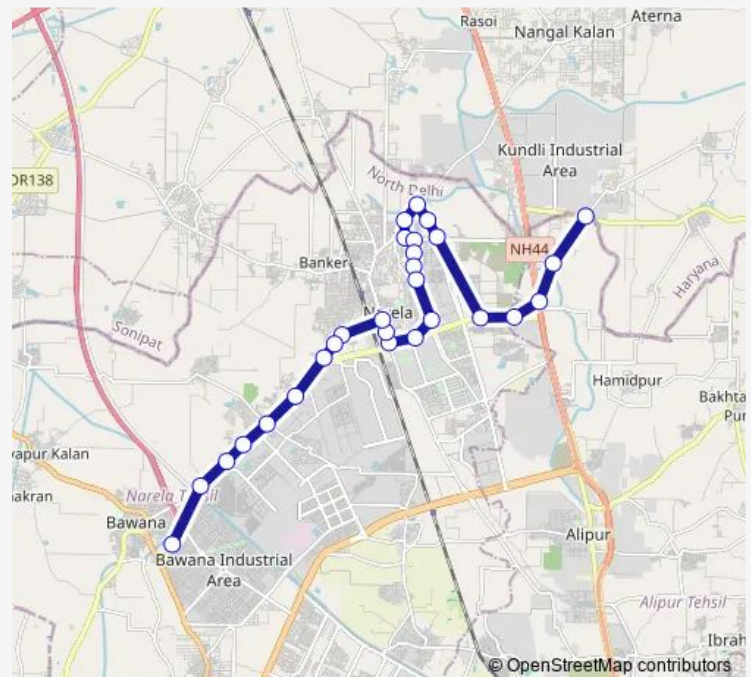

### Direction

Singhu School (T) — Bawana Sec 1 Cluster Depot

28 stops

[Open route schedule](#)

Singhu School (T)

Singhu Village

Singhola Village GT Road

Singhola Village

### Route schedule

Singhu School (T) — Bawana Sec 1 Cluster Depot

Monday 00:27-23:57

Tuesday 00:27-23:57

Wednesday 00:27-23:57

Thursday 00:27-23:57

Friday 00:27-23:57

Saturday 00:27-23:57

Sunday 00:27-23:57

### Route info

Direction: Singhu School (T)

Stops: 28

Trip Duration: 1 hour 13 min

144stldown

Bharat Mata School

Kaushal Devi Netraheen Ashram

Sannoath Crossing / Ghoga Crossing