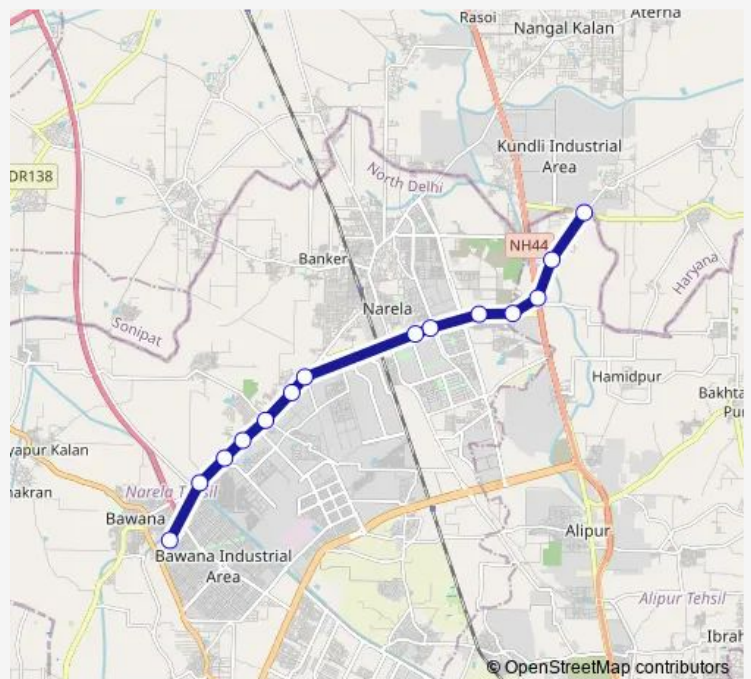

Bus 144stldown

[Go to website](#)**Direction**

Singhu School (T) — Bawana Sec 1 Cluster Depot

14 stops

[Open route schedule](#)

Singhu School (T)

Singhu Village

Singhola Village GT Road

Jain Bekhunth Mandir

Bawana JJ Colony Crpf Camp

Bawana Sec 1 Cluster Depot

Route schedule

Singhu School (T) — Bawana Sec 1 Cluster Depot

Monday 00:27-23:57

Tuesday 00:27-23:57

Wednesday 00:27-23:57

Thursday 00:27-23:57

Friday 00:27-23:57

Saturday 00:27-23:57

Sunday 00:27-23:57

Route info

Direction: Singhu School (T)

Stops: 14

Trip Duration: 0 hour 51 min