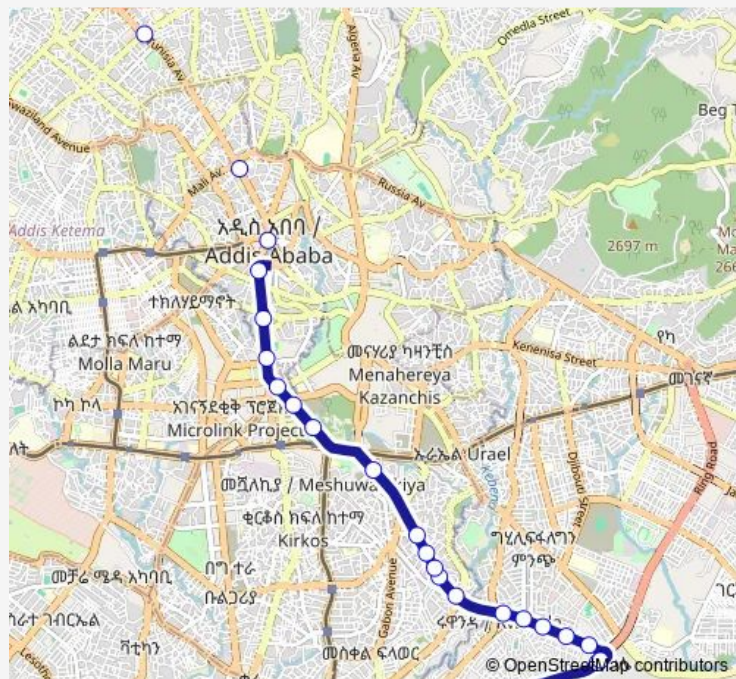

Wollo Sefer

Rwanda (Werbek House)

Friendship Building

Bole Bridge

Bole Mickael

Route schedule

Addisu Gebeya — Bole Mickael

Monday 06:00

Tuesday 06:00

Wednesday 06:00

Thursday 06:00

Friday 06:00

Saturday 06:00

Sunday 06:00

Route info

Direction: Addisu Gebeya

Stops: 15

Trip Duration: 0 hour 46 min

AB048 — Addisu Gebeya ↔ Bole Mickael

Direction

Bole Mikael — Adisu Gebeya

24 stops

[Open route schedule](#)

Bole Mikael