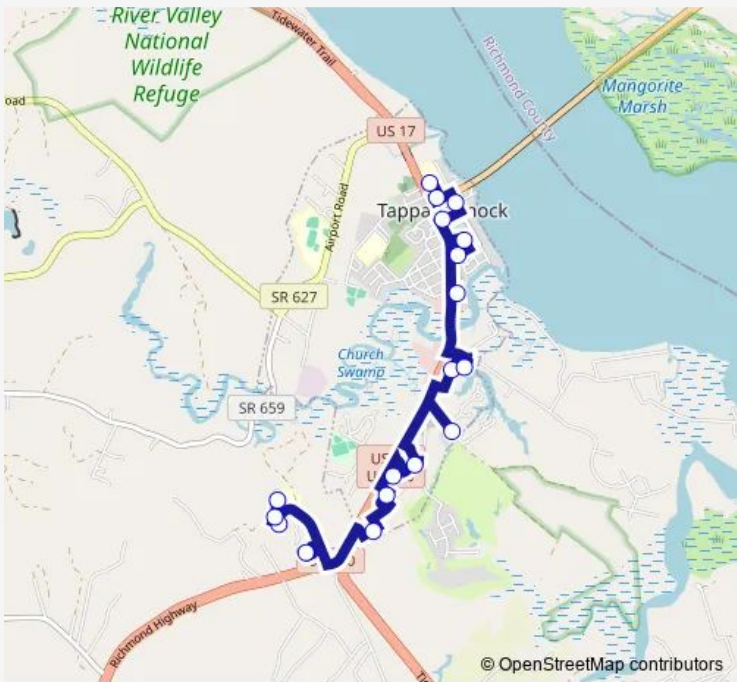

**Direction**  
 Riverside Tappahanock Emergency Room — Essex County School Board Office

18 stops

[Open route schedule](#)

- Riverside Tappahanock Emergency Room
- RTH Building B
- RTH Building A
- Mount Clements
- Lowe's (Tappahannock)
- White Oak Shopping Center
- Sheetz (Tappahannock)
- Walmart (Tappahanock)
- Winston Road
- Tappahannock Towne Center
- Rappahannock Office Building
- Southside Motel
- Post Office
- Doctor Ryan
- Tappahannock Free Clinic
- Corner of Prince & Water Street
- NN Burger
- Essex County School Board Office

Route schedule

Riverside Tappahanock Emergency Room — Essex County School Board Office

Monday	07:24-15:24
Tuesday	07:24-15:24
Wednesday	07:24-15:24
Thursday	07:24-15:24
Friday	07:24-15:24
Saturday	—
Sunday	—

Route info

Direction: Riverside Tappahanock Emergency Room

Stops: 18

Trip Duration: 0 hour 35 min

## Route info

Direction: Essex County School Board Office

Stops: 17

Trip Duration: 0 hour 24 min

Bus time schedules and route maps are available in an offline PDF at [busmaps.com](http://busmaps.com). Use the [busmaps.com](http://busmaps.com) website to see live bus times, train schedule or subway schedule, and step-by-step directions for all public transit in Tappahannock