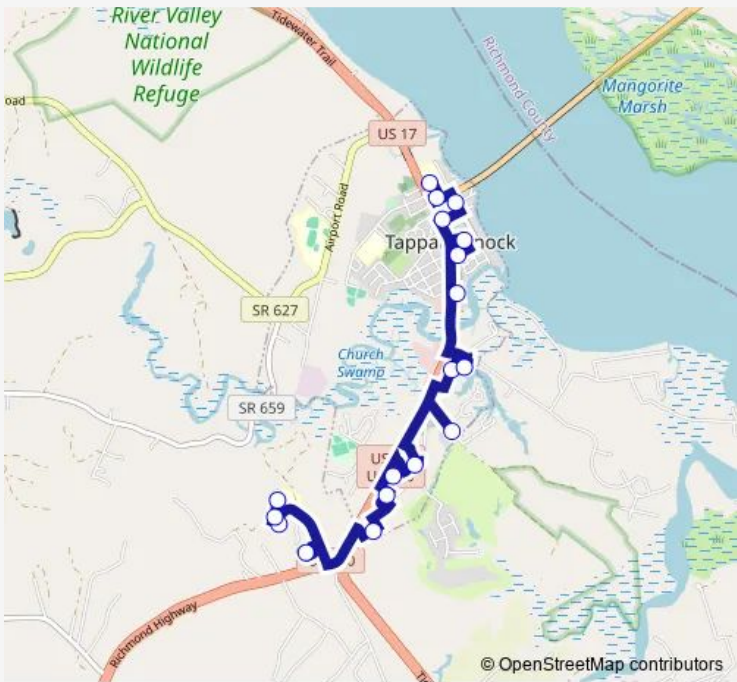

[Go to website](#)

**Direction**  
 Riverside Tappahanock Emergency Room — Essex County School Board Office

18 stops

[Open route schedule](#)

- Riverside Tappahanock Emergency Room
- RTH Building B
- RTH Building A
- Mount Clements
- Lowe's (Tappahannock)
- White Oak Shopping Center
- Sheetz (Tappahannock)
- Walmart (Tappahanock)
- Winston Road
- Tappahannock Towne Center
- Rappahannock Office Building
- Southside Motel
- Post Office
- Doctor Ryan
- Tappahannock Free Clinic
- Corner of Prince & Water Street
- NN Burger
- Essex County School Board Office

Route schedule

Riverside Tappahanock Emergency Room — Essex County School Board Office

Monday	07:24-15:24
Tuesday	07:24-15:24
Wednesday	07:24-15:24
Thursday	07:24-15:24
Friday	07:24-15:24
Saturday	—
Sunday	—

Route info

Direction: Riverside Tappahanock Emergency Room

Stops: 18

Trip Duration: 0 hour 35 min

## Route info

Direction: Essex County School Board Office

Stops: 17

Trip Duration: 0 hour 24 min

Bus time schedules and route maps are available in an offline PDF at [busmaps.com](http://busmaps.com). Use the [busmaps.com](http://busmaps.com) website to see live bus times, train schedule or subway schedule, and step-by-step directions for all public transit in Tappahannock