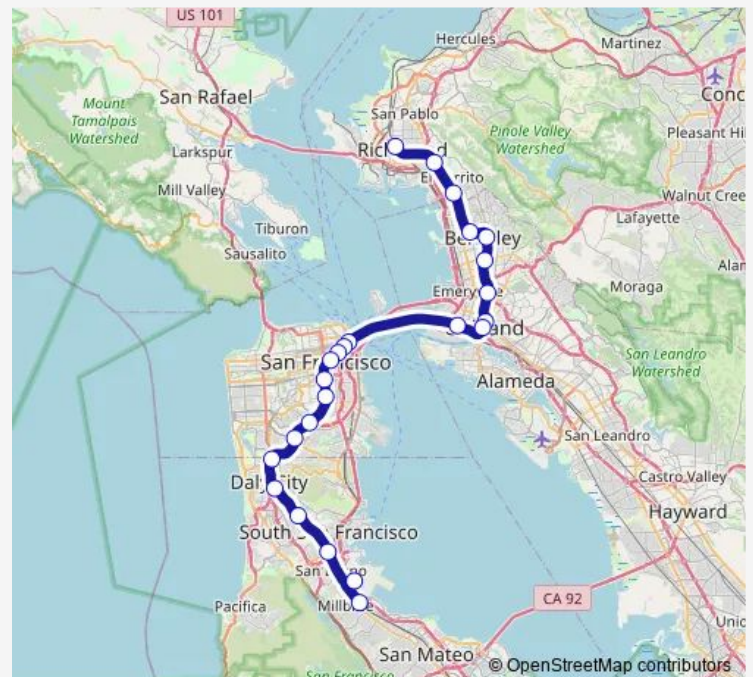

Metro Red-S Richmond to SFO/Millbrae

[Go to website](#)

Direction

Richmond — Millbrae (Caltrain Transfer Platform)

24 stops

[Open route schedule](#)

Richmond

El Cerrito Del Norte

El Cerrito Plaza

North Berkeley

Downtown Berkeley

Ashby

Macarthur

19th Street Oakland

12th Street / Oakland City Center

West Oakland

Daly City

Colma

South San Francisco

Route schedule

Richmond — Millbrae (Caltrain Transfer Platform)

Monday 04:50-19:31

Tuesday 04:50-19:31

Wednesday 04:50-19:31

Thursday 04:50-19:31

Friday 04:50-19:31

Saturday 05:51-19:31

Sunday 07:51-19:31

Route info

Direction: Richmond

Stops: 24

Trip Duration: 1 hour 16 min