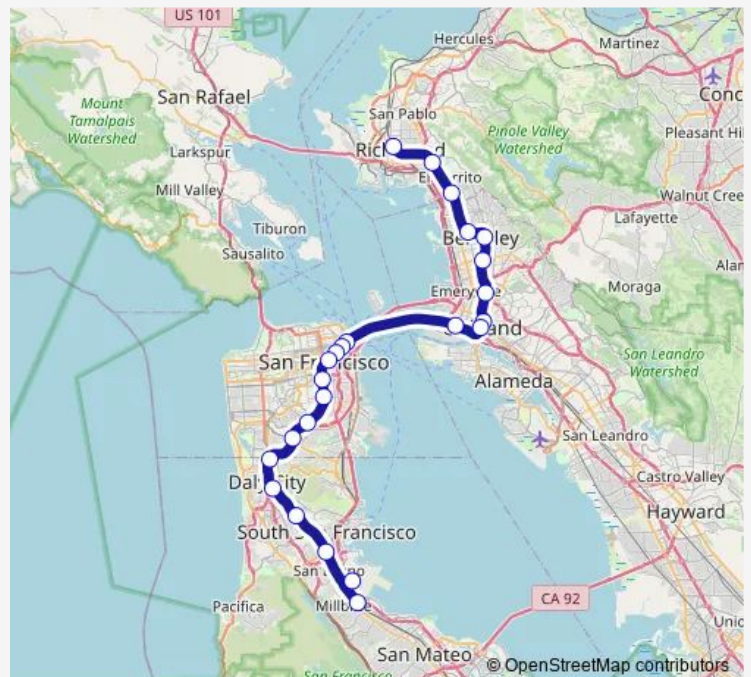

Metro Red-S Richmond to SFO/Millbrae

[Go to website](#)

Direction

Richmond — Millbrae (Caltrain Transfer Platform)

24 stops

[Open route schedule](#)

Richmond

El Cerrito Del Norte

El Cerrito Plaza

North Berkeley

Downtown Berkeley

Ashby

Macarthur

19th Street Oakland

12th Street / Oakland City Center

West Oakland

Daly City

Colma

South San Francisco

Route schedule

Richmond — Millbrae (Caltrain Transfer Platform)

Monday 04:49-19:29

Tuesday 04:49-19:29

Wednesday 04:49-19:29

Thursday 04:49-19:29

Friday 04:49-19:29

Saturday 05:49-19:29

Sunday 07:49-19:29

Route info

Direction: Richmond

Stops: 24

Trip Duration: 1 hour 18 min