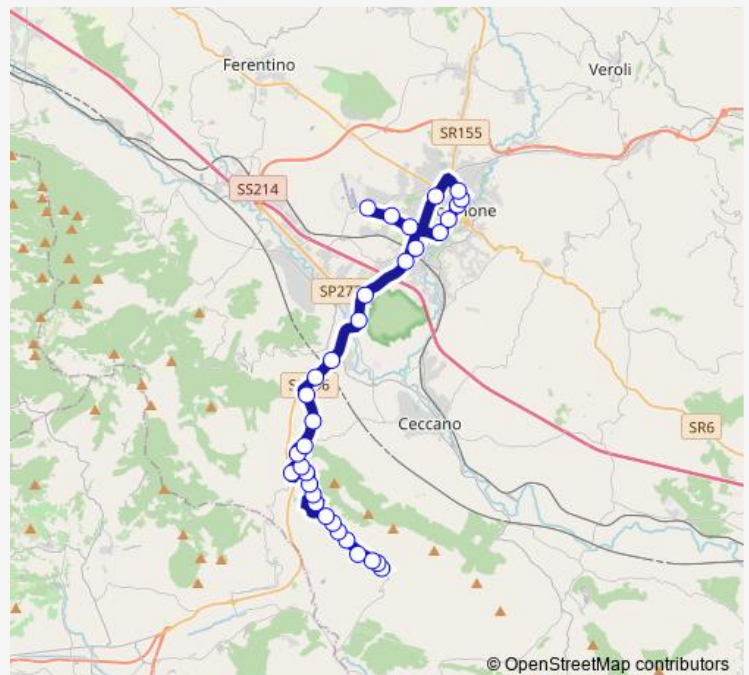

Giuliano DI Roma | Osteria Palombara # f3450

Giuliano | Via Palombara Via Valle Noci # f3451

Giuliano | Via Palombara, 51 # f3452

Giuliano | Via Celleta Via Ceccano # f5403

Giuliano | Via Celleta (Le Prata) # f5404

Patrica | Via Celleta Via Monti Lepini # f5405

Patrica | Fontana dei Conti # f5406

Patrica | Via Monti Lepini Via Morolense # f5358

Route schedule

Villa S. Stefano | Via Marconi # f5414 — Frosinone | Via Fabi (Liceo) # f12263

Monday	06:55
Tuesday	06:55
Wednesday	06:55
Thursday	06:55
Friday	06:55
Saturday	—
Sunday	—

Route info

Direction: Villa S. Stefano | Via Marconi # f5414

Stops: 33

Trip Duration: 0 hour 55 min

Ceccano | Valle Fioretta # f5407

The schedule is provided in the local timezone. Times with "(+1)" indicate departures on the next day.

PDF file created on 2025-04-15

2024 BusMaps.com - All Rights Reserved