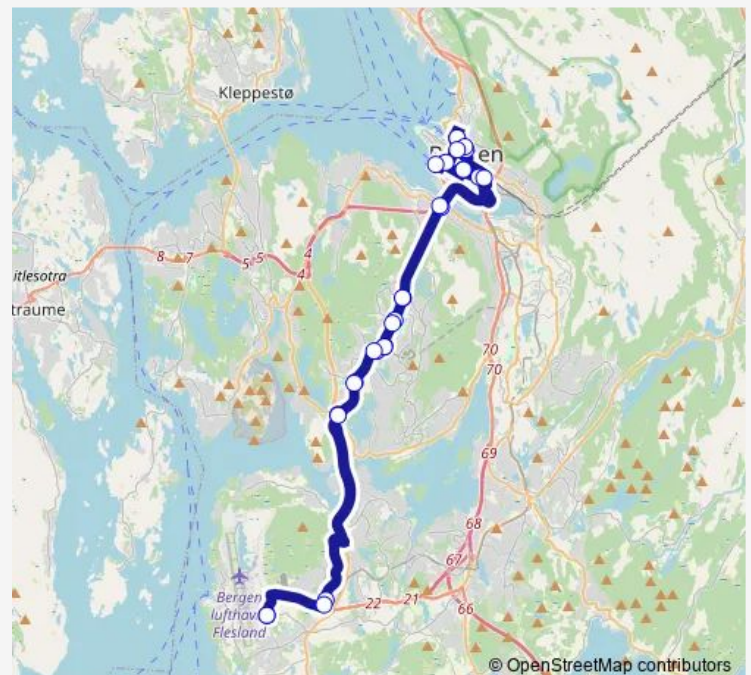

Sandeide terminal

Kokstadskiftet

Bergen lufthavn

Route schedule

Åsane terminal — Bergen lufthavn

Monday	—
Tuesday	—
Wednesday	—
Thursday	—
Friday	—
Saturday	—
Sunday	14:25

Route info

Direction: Åsane terminal

Stops: 21

Trip Duration: 1 hour 0 min

■ Fb50 — Flybuss Bergen

BusMaps

Direction

Bergen lufthavn — Bergen lufthavn

29 stops

[Open route schedule](#)