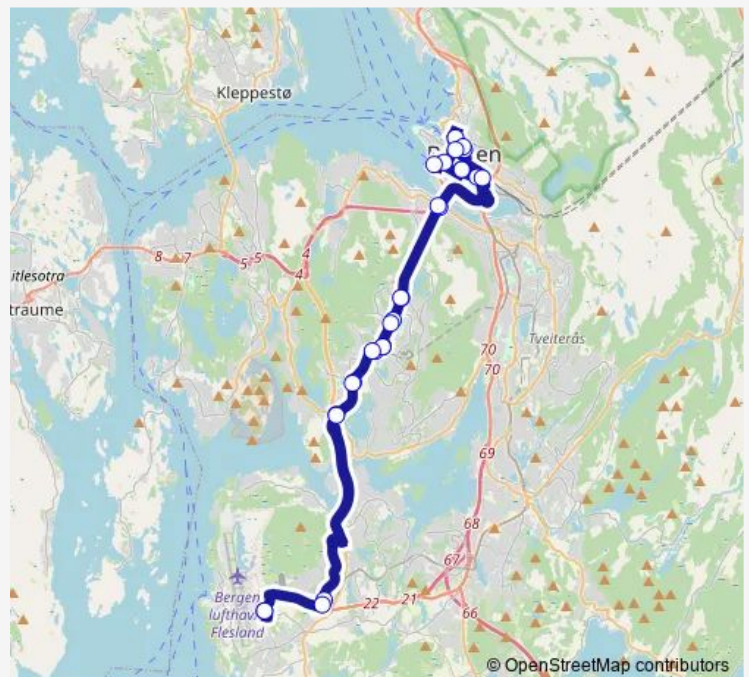

Thursday —

Friday 22:00

Saturday —

Sunday —

Route info

Direction: Bergen lufthavn

Stops: 13

Trip Duration: 0 hour 32 min

■ FB50 — Flybuss Bergen

Direction

Åsane terminal — Bergen lufthavn

21 stops

[Open route schedule](#)

Åsane terminal

Eidsvåg E39

Handelshøyskolen