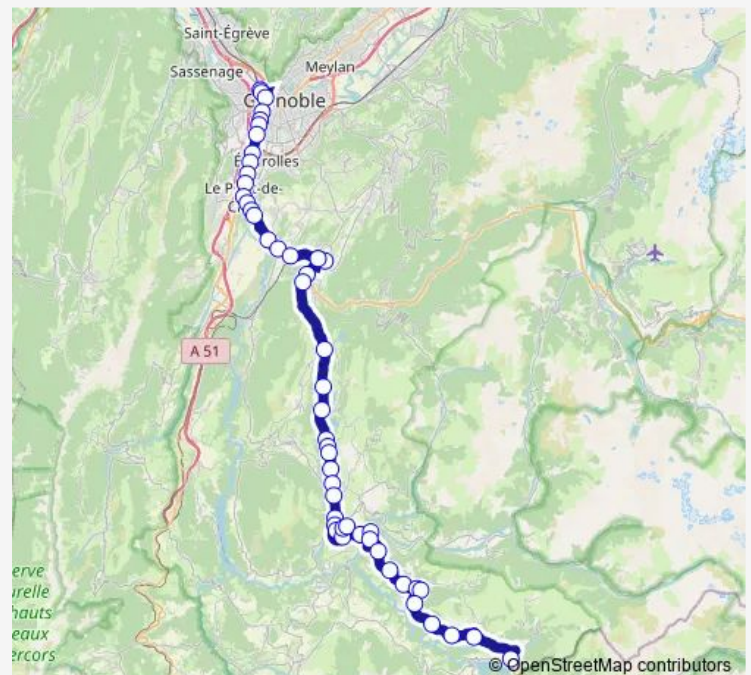

LA Mareche

Route schedule

Gare Routiere — Place Napoleon

Monday 17:30-18:30

Tuesday 17:30-18:30

Wednesday 17:30-18:30

Thursday 17:30-18:30

Friday 17:30-18:30

Saturday —

Sunday —

Route info

Direction: Gare Routiere

Stops: 27

Trip Duration: 1 hour 39 min

T90 — Corps-LA Mure-Grenoble

Eglise

LES Marcoux

Haut Quet-Rn85

RN 85

Cardaire LES Cotes

Place Napoleon

Direction

Place Napoleon — Gare Routiere

51 stops