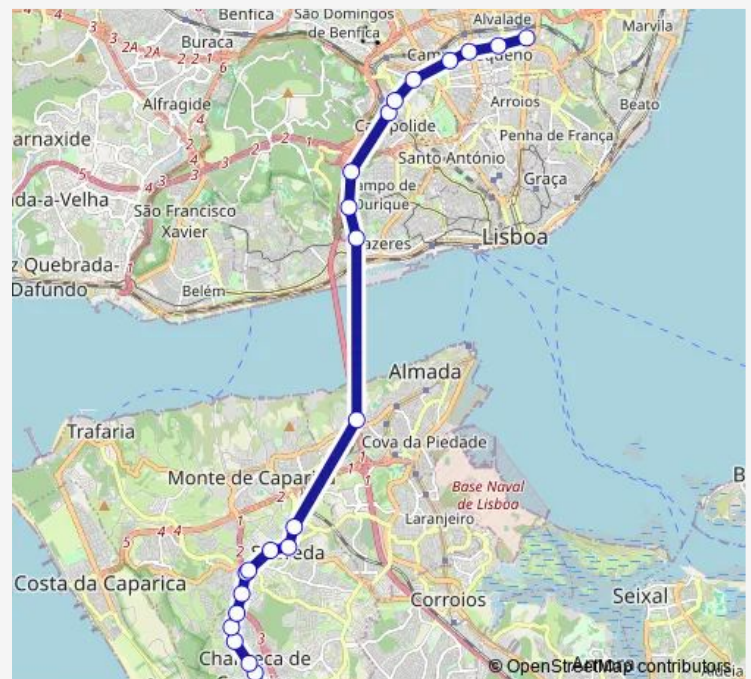

Monday 07:10

Tuesday 07:10

Wednesday 07:10

Thursday 07:10

Friday 07:10

Saturday —

Sunday —

Route info

Direction: Ch Caparica (R Antonio Andrade) Churrasqueira

Stops: 25

Trip Duration: 0 hour 50 min

190 - Charneca DE Caparica - Lisboa (Pça do Areeiro) (via Alcântara) **BusMaps**

Lisboa (Av^a C Gulbenkian) Debaixo Viaduto J. Malho