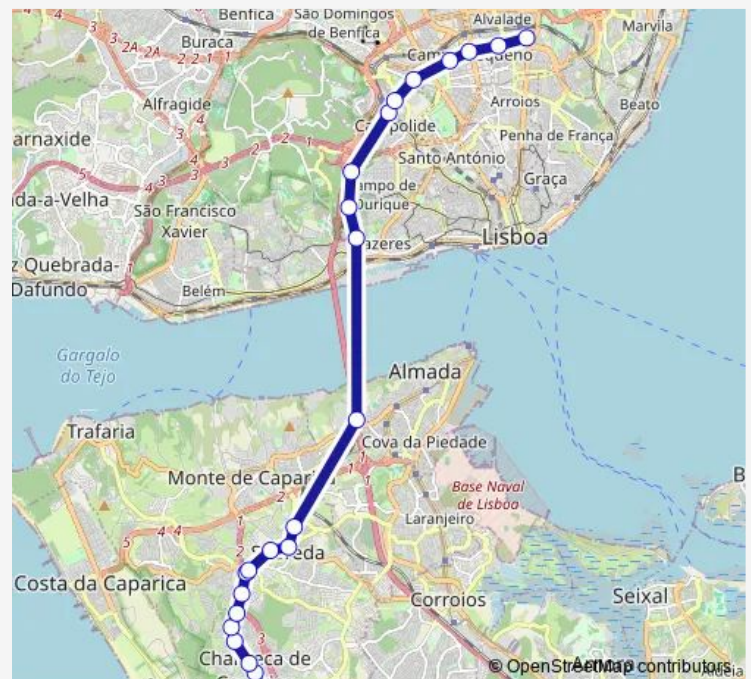

Monday 07:10

Tuesday 07:10

Wednesday 07:10

Thursday 07:10

Friday 07:10

Saturday —

Sunday —

Route info

Direction: Ch Caparica (R Antonio Andrade) Churrasqueira

Stops: 25

Trip Duration: 0 hour 50 min

190 - Charneca DE Caparica - Lisboa (Pça do Areeiro) (via Alcântara) **BusMaps**

Lisboa (Av^a C Gulbenkian) Debaixo Viaduto J. Malho