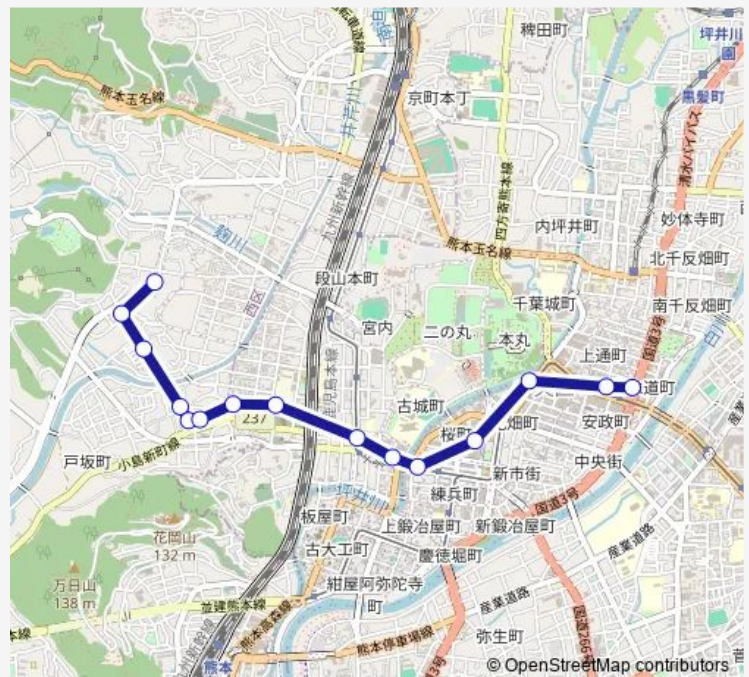

洗馬橋

桜町バスターミナル

市役所前 (熊本)

通町筋

水道町

Route schedule

城西校北 — 水道町

Monday 11:13-18:45

Tuesday 11:13-18:45

Wednesday 11:13-18:45

Thursday 11:13-18:45

Friday 11:13-18:45

Saturday 11:50-18:55

Sunday 10:00-15:10

Route info

Direction: 城西校北

Stops: 15

Trip Duration: 0 hour 23 min

■ U4-1 : 城西校北→桜町バスターミナル→水道町

Bus time schedules and route maps are available in an offline PDF at busmaps.com. Use the busmaps.com website to see live bus times, train schedule or subway schedule, and step-by-step directions for all public transit in Kumamoto