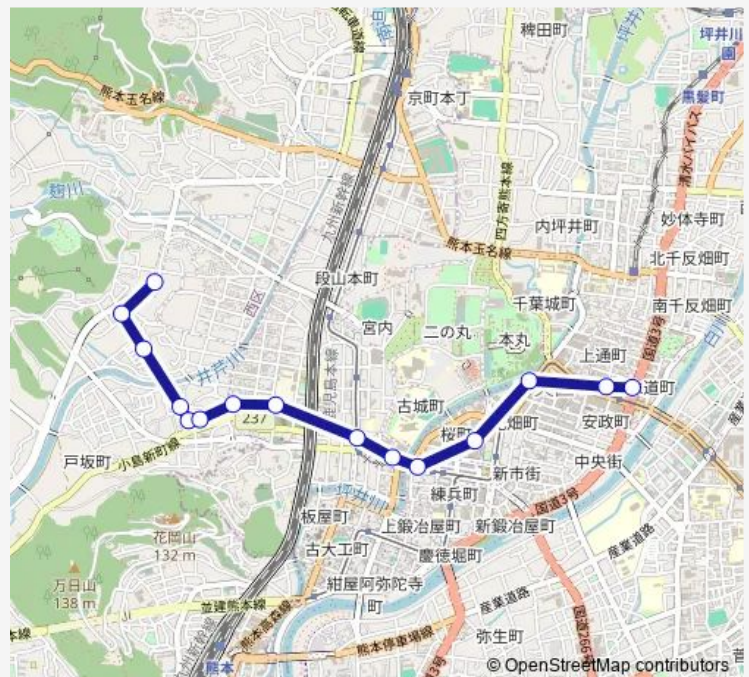

洗馬橋

桜町バスターミナル

市役所前 (熊本)

通町筋

水道町

Route schedule

城西校北 — 水道町

Monday 11:13-18:45

Tuesday 11:13-18:45

Wednesday 11:13-18:45

Thursday 11:13-18:45

Friday 11:13-18:45

Saturday 11:50-18:55

Sunday 10:00-15:10

Route info

Direction: 城西校北

Stops: 15

Trip Duration: 0 hour 22 min

■ U4-1 : 城西校北→桜町バスターミナル→水道町

Bus time schedules and route maps are available in an offline PDF at busmaps.com. Use the busmaps.com website to see live bus times, train schedule or subway schedule, and step-by-step directions for all public transit in Kumamoto