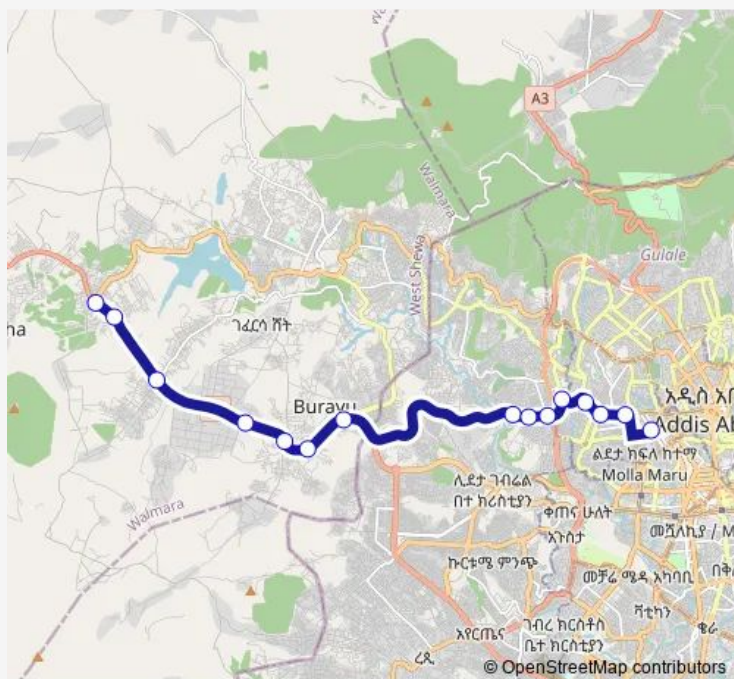

### Direction

Kela — Autobis Tera

15 stops

[Open route schedule](#)

- Kela
- Gojo (Kela)
- Gojo
- Gefersa
- St. Gebriel
- United Bank (Ashewa Meda)
- Ashewa Meda
- Comprehensive
- Luwkanda
- 18 Mazoria
- Abysinia Coffee
- Sefere Salam
- Mesalemia (Area Police)
- Merkato
- Autobis Tera

### Route schedule

Kela — Autobis Tera

Monday	06:00
Tuesday	06:00
Wednesday	06:00
Thursday	06:00
Friday	06:00
Saturday	06:00
Sunday	06:00

### Route info

Direction: Kela

Stops: 15

Trip Duration: 0 hour 50 min