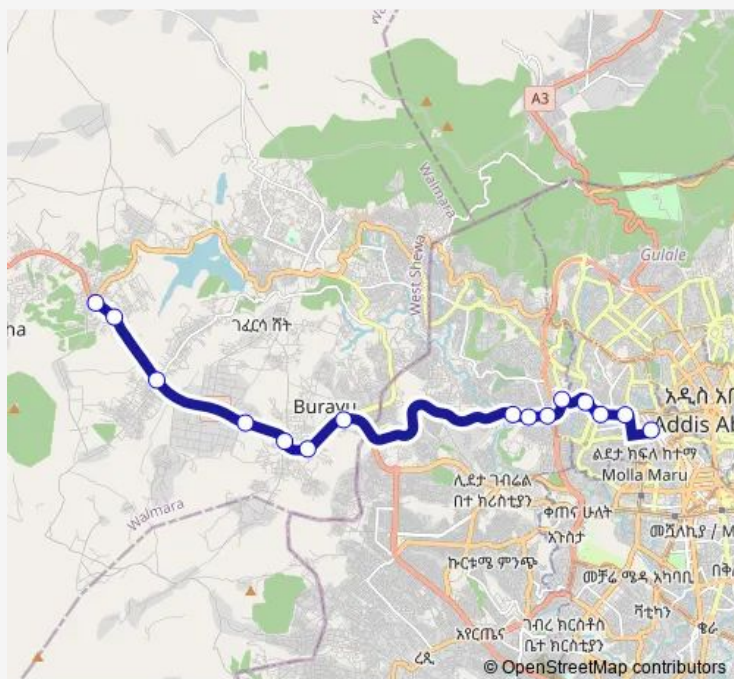

Bus AB118 Kela ↔ Autobis Tera

[Go to website](#)

Direction

Kela — Autobis Tera

15 stops

[Open route schedule](#)

- Kela
- Gojo (Kela)
- Gojo
- Gefersa
- St. Gebriel
- United Bank (Ashewa Meda)
- Ashewa Meda
- Comprehensive
- Luwkanda
- 18 Mazoria
- Abysinia Coffee
- Sefere Salam
- Mesalemia (Area Police)
- Merkato
- Autobis Tera

Route schedule

Kela — Autobis Tera

Monday	06:00
Tuesday	06:00
Wednesday	06:00
Thursday	06:00
Friday	06:00
Saturday	06:00
Sunday	06:00

Route info

Direction: Kela

Stops: 15

Trip Duration: 0 hour 50 min

AB118 — Kela ↔ Autobis Tera

Direction

Autobis Tera — Kela

17 stops

[Open route schedule](#)

Autobis Tera

Merkato

Mesalemia

18 Mazoria

Tuesday 06:00

Wednesday 06:00

Thursday 06:00

Friday 06:00

Saturday 06:00

Sunday 06:00

Route info

Direction: Autobis Tera