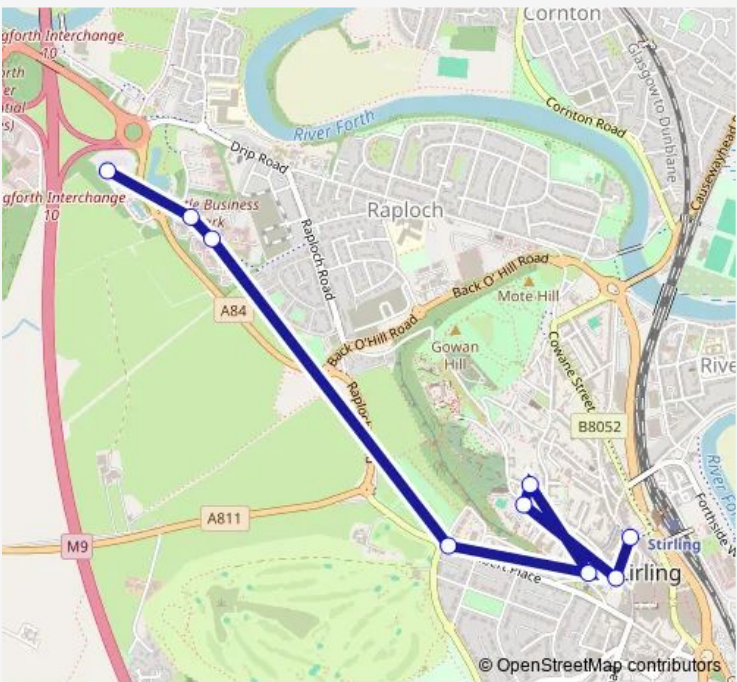

Bus P2

[Go to website](#)

**Direction**  
 Mcdonalds — Stirling Baptist Church  
 14 stops  
[Open route schedule](#)

- Mcdonalds
- Ivanhoe Place
- Raploch Campus
- Woodside Road
- Forth Carz
- Raploch Road after Weir Street
- Huntly Crescent
- Turning Circle
- Park and Ride
- Union Street
- The Cowane Centre
- Wallace Street
- Sheriff Court
- Stirling Baptist Church

Route schedule  
 Mcdonalds — Stirling Baptist Church

Monday	07:25-10:55
Tuesday	07:25-10:55
Wednesday	07:25-10:55
Thursday	07:25-10:55
Friday	07:25-10:55
Saturday	07:25-10:55
Sunday	—

Route info  
 Direction: Mcdonalds  
 Stops: 14  
 Trip Duration: 0 hour 13 min

## Route info

Direction: Stirling Baptist Church

Stops: 9

Trip Duration: 0 hour 15 min

**Direction**

Park and Ride — Stirling Baptist Church

8 stops

[Open route schedule](#)

## Route schedule

Park and Ride — Stirling Baptist Church

Monday	11:20-17:35
Tuesday	11:20-17:35
Wednesday	11:20-17:35
Thursday	11:20-17:35
Friday	11:20-17:35
Saturday	11:20-17:35
Sunday	—