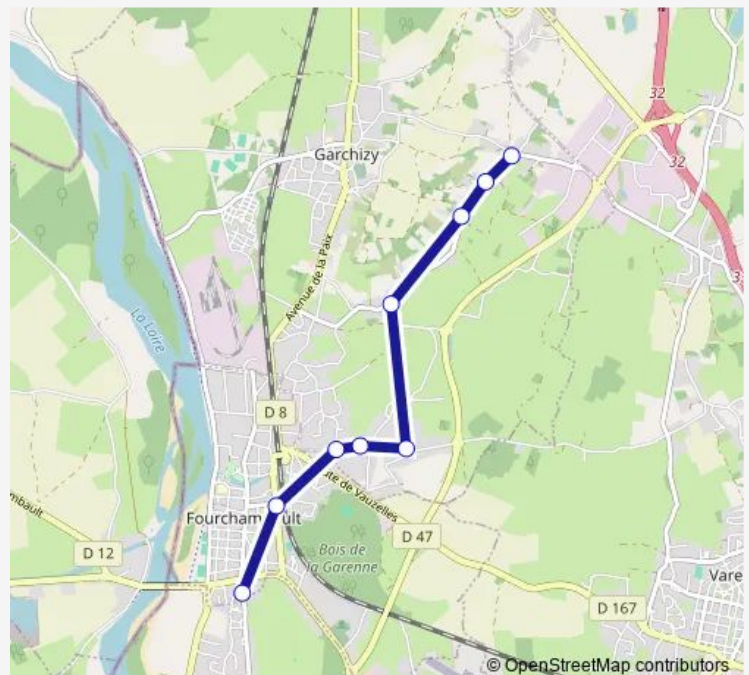

Bus P2 Presto 2

[Go to website](#)

Direction

Côte Blanche — Collège Langevin

9 stops

[Open route schedule](#)

Côte Blanche

Boîte aux Lettres

Les Bardins

Gabriel Péri

Achille Millien

Jean-Jacques Rousseau

Ambroise Croizat

Fourchambault Gare

Collège Langevin

Route schedule

Côte Blanche — Collège Langevin

Monday 07:26

Tuesday 07:26

Wednesday 07:26

Thursday 07:26

Friday 07:26

Saturday —

Sunday —

Route info

Direction: Côte Blanche

Stops: 9

Trip Duration: 0 hour 14 min

Direction

Collège Langevin — Côte Blanche

9 stops

[Open route schedule](#)